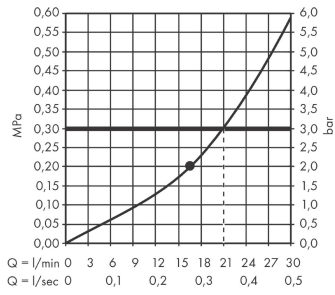

Rainfinity
Overhead shower 360 1jet with wall connector
Surfaces: **chrome**   Art. no. : **26230000**

Flowchart

The consumption was measured in combination with the appropriate fittings (thermostat/mixer/in-wall valve) to reflect actual application in practice.