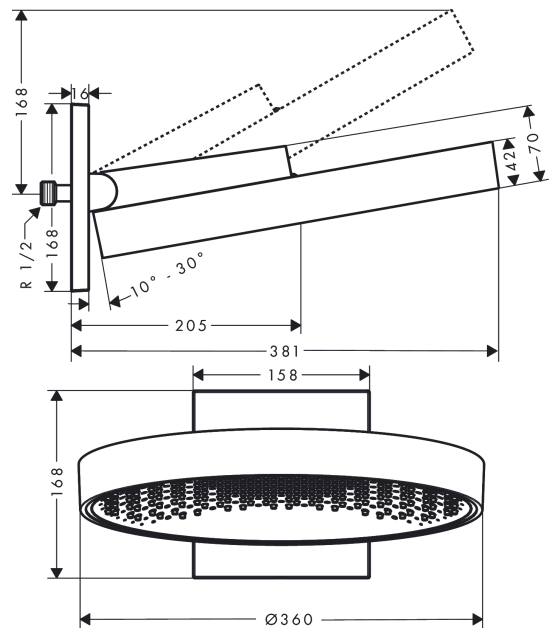

Scale drawing