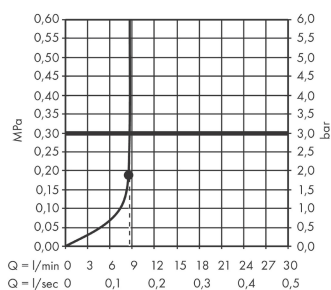

Rainfinity
Overhead shower 250 1jet EcoSmart 9 l/min
 Surfaces: **matt white** Art. no. : **26229700**

Description

product features

- Spray pattern: PowderRain
- Shower head size: 250 mm
- Ball-joint: overhead shower angle (2 x 5°) adjustable
- maximum flow rate 9 l/min at 3 bar
- Flow rate PowderRain (at 3 bar): 9 l/min at 3 bar
- Operating pressure: min. 1.7 bar/max. 6 bar
- spray disc surface: graphite
- Spray face: aluminium
- overhead shower removable for cleaning
- Installation: ceiling or wall, Tool-free assembly and disassembly
- Connection thread 1/2"

Article Details

Price excl. VAT

£ 758.30

Technology

Product image

Scale drawing

Flowchart

The consumption was measured in combination with the appropriate fittings (thermostat/mixer/in-wall valve) to reflect actual application in practice.