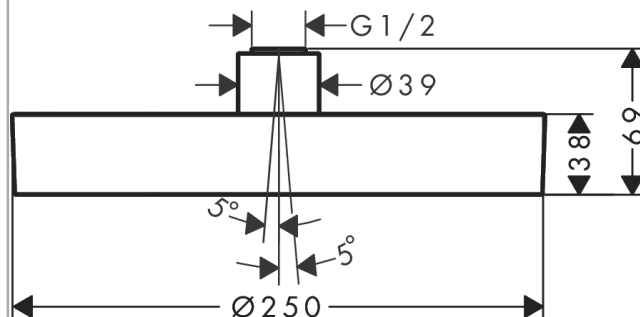

Rainfinity
Overhead shower 250 1jet EcoSmart 9 l/min
 Surfaces: **matt white** Art. no. : **26229700**

Description

product features

- Spray pattern: PowderRain
- Shower head size: 250 mm
- Ball-joint: overhead shower angle (2 x 5°) adjustable
- maximum flow rate 9 l/min at 3 bar
- Flow rate PowderRain (at 3 bar): 9 l/min at 3 bar
- Operating pressure: min. 1.7 bar/max. 6 bar
- spray disc surface: graphite
- Spray face: aluminium
- overhead shower removable for cleaning
- Installation: ceiling or wall, Tool-free assembly and disassembly
- Connection thread 1/2"

Article Details

Price excl. VAT

£ 758.30

Technology

Product image

Scale drawing

Flowchart

The consumption was measured in combination with the appropriate fittings (thermostat/mixer/in-wall valve) to reflect actual application in practice.