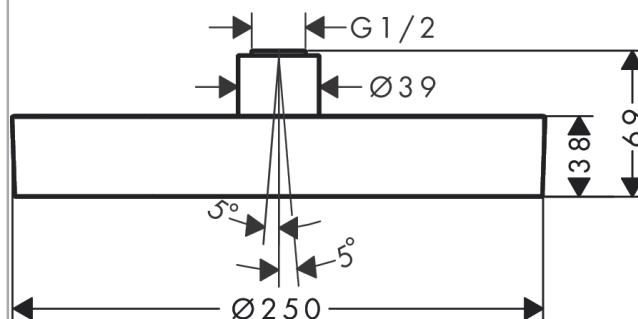

Rainfinity
Overhead shower 250 1jet EcoSmart 9 l/min
 Surfaces: **chrome** Art. no. : **26229000**

Description

product features

- Spray pattern: PowderRain
- Shower head size: 250 mm
- Ball-joint: overhead shower angle (2 x 5°) adjustable
- maximum flow rate 9 l/min at 3 bar
- Flow rate PowderRain (at 3 bar): 9 l/min at 3 bar
- Operating pressure: min. 1.7 bar/max. 6 bar
- spray disc surface: graphite
- Spray face: aluminium
- overhead shower removable for cleaning
- Installation: ceiling or wall, Tool-free assembly and disassembly
- Connection thread 1/2"

Article Details

Price excl. VAT

£ 541.67

Technology

Product image

Scale drawing

Flowchart

The consumption was measured in combination with the appropriate fittings (thermostat/mixer/in-wall valve) to reflect actual application in practice.