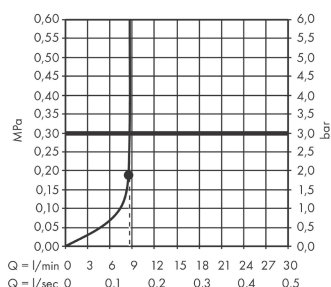

Rainfinity
Overhead shower 250 1jet EcoSmart 9 l/min
 Surfaces: **chrome** Art. no. : **26229000**

Description

product features

- Spray pattern: PowderRain
- Shower head size: 250 mm
- Ball-joint: overhead shower angle (2 x 5°) adjustable
- maximum flow rate 9 l/min at 3 bar
- Flow rate PowderRain (at 3 bar): 9 l/min at 3 bar
- Operating pressure: min. 1.7 bar/max. 6 bar
- spray disc surface: graphite
- Spray face: aluminium
- overhead shower removable for cleaning
- Installation: ceiling or wall, Tool-free assembly and disassembly
- Connection thread 1/2"

Article Details

Price excl. VAT

£ 541.67

Technology

Product image

Scale drawing

Flowchart

The consumption was measured in combination with the appropriate fittings (thermostat/mixer/in-wall valve) to reflect actual application in practice.