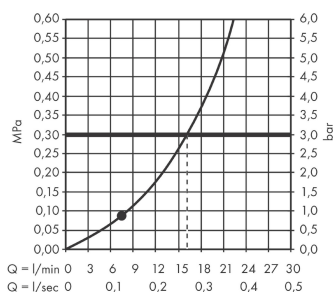

Rainfinity

Overhead shower 250 1jet

Surfaces: **matt white** Art. no. : **26228700**

Description

product features

- Spray pattern: PowderRain
- Shower head size: 250 mm
- Ball-joint: overhead shower angle (2 x 5°) adjustable
- maximum flow rate 16.3 l/min at 3 bar
- Flow rate PowderRain (at 3 bar): 16 l/min at 3 bar
- Operating pressure: min. 0.6 bar/max. 6 bar
- spray disc surface: graphite
- Spray face: aluminium
- overhead shower removable for cleaning
- frame: metal
- Installation: ceiling or wall
- Connection thread 1/2"

Article Details

Price excl. VAT

£ 758.30

Technology

Product image

Scale drawing

Flowchart

The consumption was measured in combination with the appropriate fittings (thermostat/mixer/ in-wall valve) to reflect actual application in practice.