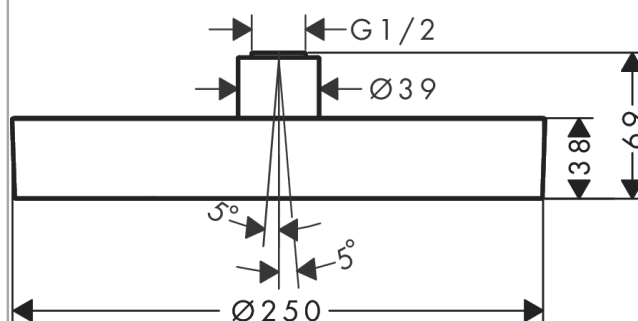

Rainfinity

Overhead shower 250 1jet

Surfaces: **matt white** Art. no. : **26228700**

Description

product features

- Spray pattern: PowderRain
- Shower head size: 250 mm
- Ball-joint: overhead shower angle (2 x 5°) adjustable
- maximum flow rate 16.3 l/min at 3 bar
- Flow rate PowderRain (at 3 bar): 16 l/min at 3 bar
- Operating pressure: min. 0.6 bar/max. 6 bar
- spray disc surface: graphite
- Spray face: aluminium
- overhead shower removable for cleaning
- frame: metal
- Installation: ceiling or wall
- Connection thread 1/2"

Article Details

Price excl. VAT

£ 758.30

Technology

Product image

Scale drawing

Flowchart

The consumption was measured in combination with the appropriate fittings (thermostat/mixer/ in-wall valve) to reflect actual application in practice.