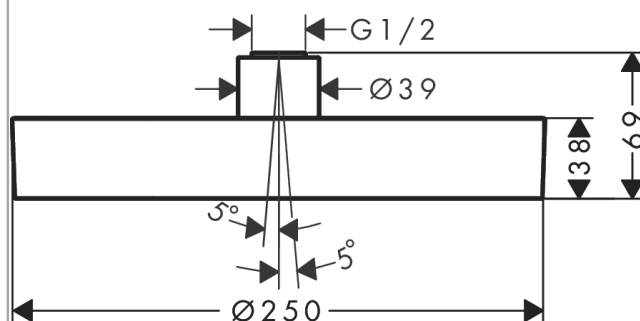

Rainfinity

Overhead shower 250 1jet

Surfaces: **chrome** Art. no. : **26228000**

Description

product features

- Spray pattern: PowderRain
- Shower head size: 250 mm
- Ball-joint: overhead shower angle (2 x 5°) adjustable
- maximum flow rate 16.3 l/min at 3 bar
- Flow rate PowderRain (at 3 bar): 16 l/min at 3 bar
- Operating pressure: min. 0.6 bar/max. 6 bar
- spray disc surface: graphite
- Spray face: aluminium
- overhead shower removable for cleaning
- frame: metal
- Installation: ceiling or wall
- Connection thread 1/2"

Article Details

Price excl. VAT

£ 541.67

Technology

Product image

Scale drawing

Flowchart

The consumption was measured in combination with the appropriate fittings (thermostat/mixer/ in-wall valve) to reflect actual application in practice.