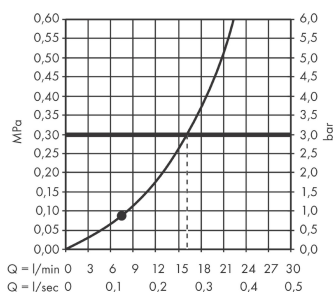

Rainfinity

Overhead shower 250 1jet

Surfaces: **chrome** Art. no. : **26228000**

Description

product features

- Spray pattern: PowderRain
- Shower head size: 250 mm
- Ball-joint: overhead shower angle (2 x 5°) adjustable
- maximum flow rate 16.3 l/min at 3 bar
- Flow rate PowderRain (at 3 bar): 16 l/min at 3 bar
- Operating pressure: min. 0.6 bar/max. 6 bar
- spray disc surface: graphite
- Spray face: aluminium
- overhead shower removable for cleaning
- frame: metal
- Installation: ceiling or wall
- Connection thread 1/2"

Article Details

Price excl. VAT

£ 541.67

Technology

Product image

Scale drawing

Flowchart

The consumption was measured in combination with the appropriate fittings (thermostat/mixer/ in-wall valve) to reflect actual application in practice.