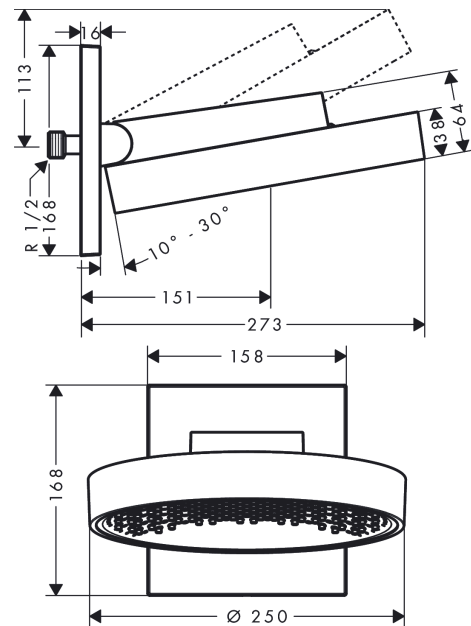

Rainfinity

Overhead shower 250 1jet EcoSmart 9 l/min with wall connector

Surfaces: **matt white** Art. no. : **26227700**

Description

product features

- Consists of: overhead shower, wall outlet
- spout 273 mm long
- Spray pattern: PowderRain
- middle spray disc: 151 mm
- Shower head size: 250 mm
- shower arm vertically inclinable by 10-30°
- maximum flow rate 9.4 l/min at 3 bar
- Flow rate PowderRain (at 3 bar): 9 l/min at 3 bar
- Operating pressure: min. 1.8 bar/max. 10 bar
- spray disc surface: graphite
- Spray face: aluminium
- overhead shower removable for cleaning
- Installation: wall
- Connection thread 1/2"

Article Details

Price excl. VAT

£ 910.00

Technology

Product image

Scale drawing

Rainfinity
Overhead shower 250 1jet EcoSmart 9 l/min with wall connector
 Surfaces: **matt white** Art. no. : **26227700**

Flowchart

The consumption was measured in combination with the appropriate fittings (thermostat/mixer/in-wall valve) to reflect actual application in practice.

Rainfinity
Overhead shower 250 1jet EcoSmart 9 l/min with wall connector
Surfaces: matt white Art. no. : 26227700