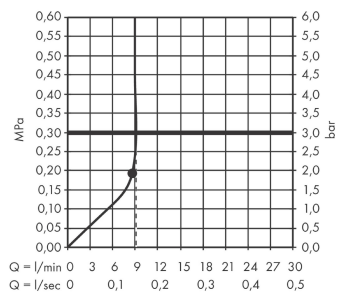

Rainfinity

Overhead shower 250 1jet EcoSmart 9 l/min with wall connector

Surfaces: **matt white** Art. no. : **26227700**

Description

product features

- Consists of: overhead shower, wall outlet
- spout 273 mm long
- Spray pattern: PowderRain
- middle spray disc: 151 mm
- Shower head size: 250 mm
- shower arm vertically inclinable by 10-30°
- maximum flow rate 9.4 l/min at 3 bar
- Flow rate PowderRain (at 3 bar): 9 l/min at 3 bar
- Operating pressure: min. 1.8 bar/max. 10 bar
- spray disc surface: graphite
- Spray face: aluminium
- overhead shower removable for cleaning
- Installation: wall
- Connection thread 1/2"

Article Details

Price excl. VAT

£ 910.00

Technology

Product image

Scale drawing

Rainfinity
Overhead shower 250 1jet EcoSmart 9 l/min with wall connector
 Surfaces: **matt white** Art. no. : **26227700**

Flowchart

The consumption was measured in combination with the appropriate fittings (thermostat/mixer/in-wall valve) to reflect actual application in practice.

Rainfinity
Overhead shower 250 1jet EcoSmart 9 l/min with wall connector
Surfaces: matt white Art. no. : 26227700