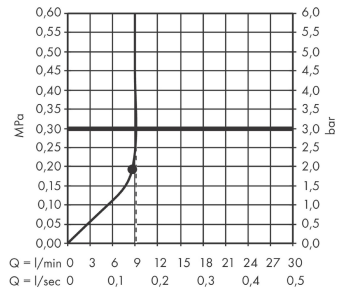

Rainfinity

Overhead shower 250 1jet EcoSmart 9 l/min with wall connector

Surfaces: **chrome** Art. no. : **26227000**

Description

product features

- Consists of: overhead shower, wall outlet
- spout 273 mm long
- Spray pattern: PowderRain
- middle spray disc: 151 mm
- Shower head size: 250 mm
- shower arm vertically inclinable by 10-30°
- maximum flow rate 9.4 l/min at 3 bar
- Flow rate PowderRain (at 3 bar): 9 l/min at 3 bar
- Operating pressure: min. 1.8 bar/max. 10 bar
- spray disc surface: graphite
- Spray face: aluminium
- overhead shower removable for cleaning
- Installation: wall
- Connection thread 1/2"

Article Details

Price excl. VAT

£ 650.00

Technology

Product image

Scale drawing

Rainfinity
Overhead shower 250 1jet EcoSmart 9 l/min with wall connector
 Surfaces: **chrome** Art. no. : **26227000**

Flowchart

The consumption was measured in combination with the appropriate fittings (thermostat/mixer/in-wall valve) to reflect actual application in practice.

Rainfinity
Overhead shower 250 1jet EcoSmart 9 l/min with wall connector
 Surfaces: **chrome** Art. no. : **26227000**