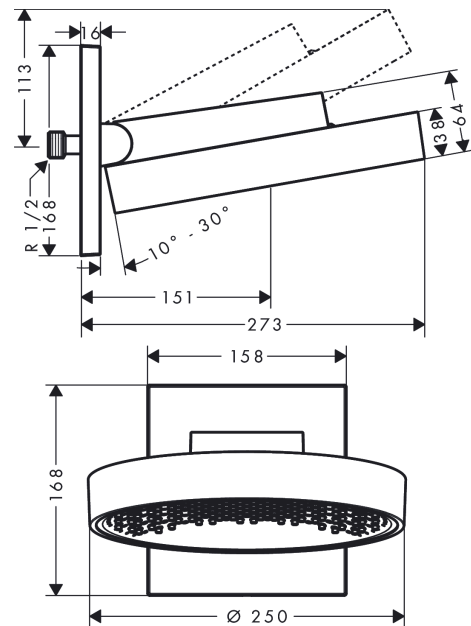

Rainfinity

Overhead shower 250 1jet EcoSmart 9 l/min with wall connector

Surfaces: **chrome** Art. no. : **26227000**

Description

product features

- Consists of: overhead shower, wall outlet
- spout 273 mm long
- Spray pattern: PowderRain
- middle spray disc: 151 mm
- Shower head size: 250 mm
- shower arm vertically inclinable by 10-30°
- maximum flow rate 9.4 l/min at 3 bar
- Flow rate PowderRain (at 3 bar): 9 l/min at 3 bar
- Operating pressure: min. 1.8 bar/max. 10 bar
- spray disc surface: graphite
- Spray face: aluminium
- overhead shower removable for cleaning
- Installation: wall
- Connection thread 1/2"

Article Details

Price excl. VAT

£ 650.00

Technology

Product image

Scale drawing

Rainfinity
Overhead shower 250 1jet EcoSmart 9 l/min with wall connector
 Surfaces: **chrome** Art. no. : **26227000**

Flowchart

The consumption was measured in combination with the appropriate fittings (thermostat/mixer/in-wall valve) to reflect actual application in practice.

Rainfinity
Overhead shower 250 1jet EcoSmart 9 l/min with wall connector
 Surfaces: **chrome** Art. no. : **26227000**