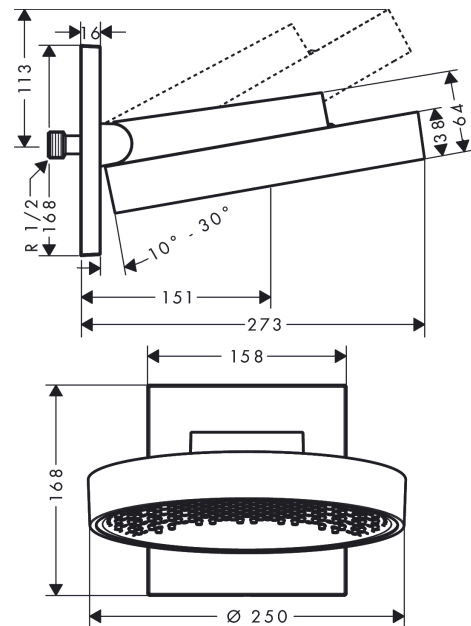

Rainfinity
Overhead shower 250 1jet with wall connector
Surfaces: **matt white** Art. no. : **26226700**

Description

product features

- Consists of: overhead shower, wall outlet
- spout 273 mm long
- Spray pattern: PowderRain
- middle spray disc: 151 mm
- Shower head size: 250 mm
- shower arm vertically inclinable by 10-30°
- maximum flow rate 19 l/min at 3 bar
- Flow rate PowderRain (at 3 bar): 19 l/min at 3 bar
- Operating pressure: min. 1.4 bar/max. 10 bar
- spray disc surface: graphite
- Spray face: aluminium
- overhead shower removable for cleaning
- Installation: wall
- Connection thread 1/2"

Article Details

Price excl. VAT

£ 910.00

Technology

Product image

Scale drawing