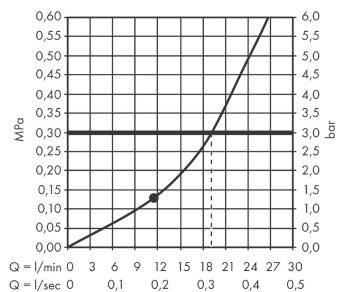

Rainfinity
Overhead shower 250 1jet with wall connector
Surfaces: **matt white**   Art. no. : **26226700**

Flowchart

The consumption was measured in combination with the appropriate fittings (thermostat/mixer/in-wall valve) to reflect actual application in practice.