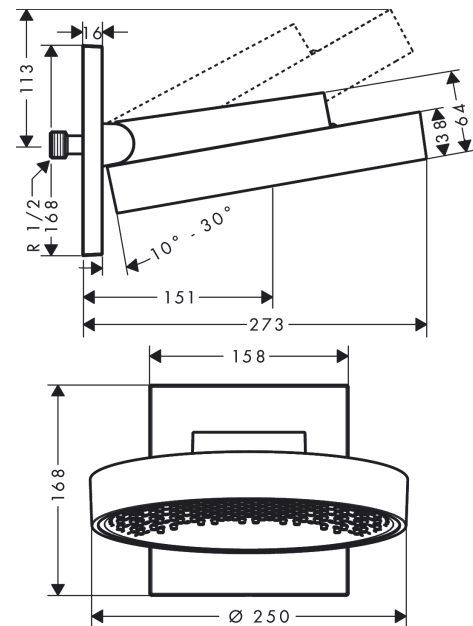

Rainfinity
Overhead shower 250 1jet with wall connector
 Surfaces: **chrome** Art. no. : **26226000**

Description

product features

- Consists of: overhead shower, wall outlet
- spout 273 mm long
- Spray pattern: PowderRain
- middle spray disc: 151 mm
- Shower head size: 250 mm
- shower arm vertically inclinable by 10-30°
- maximum flow rate 19 l/min at 3 bar
- Flow rate PowderRain (at 3 bar): 19 l/min at 3 bar
- Operating pressure: min. 1.4 bar/max. 10 bar
- spray disc surface: graphite
- Spray face: aluminium
- overhead shower removable for cleaning
- Installation: wall
- Connection thread 1/2"

Article Details

Price excl. VAT

£ 650.00

Technology

Product image

Scale drawing

Rainfinity
Overhead shower 250 1jet with wall connector
 Surfaces: **chrome** Art. no. : **26226000**

Flowchart

The consumption was measured in combination with the appropriate fittings (thermostat/mixer/in-wall valve) to reflect actual application in practice.