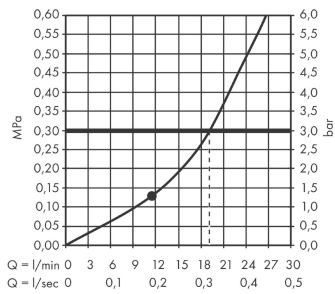

Rainfinity
Overhead shower 250 1jet with wall connector
 Surfaces: **chrome** Art. no. : **26226000**

Description

product features

- Consists of: overhead shower, wall outlet
- spout 273 mm long
- Spray pattern: PowderRain
- middle spray disc: 151 mm
- Shower head size: 250 mm
- shower arm vertically inclinable by 10-30°
- maximum flow rate 19 l/min at 3 bar
- Flow rate PowderRain (at 3 bar): 19 l/min at 3 bar
- Operating pressure: min. 1.4 bar/max. 10 bar
- spray disc surface: graphite
- Spray face: aluminium
- overhead shower removable for cleaning
- Installation: wall
- Connection thread 1/2"

Article Details

Price excl. VAT

£ 650.00

Technology

Product image

Scale drawing

Rainfinity
Overhead shower 250 1jet with wall connector
 Surfaces: **chrome** Art. no. : **26226000**

Flowchart

The consumption was measured in combination with the appropriate fittings (thermostat/mixer/in-wall valve) to reflect actual application in practice.