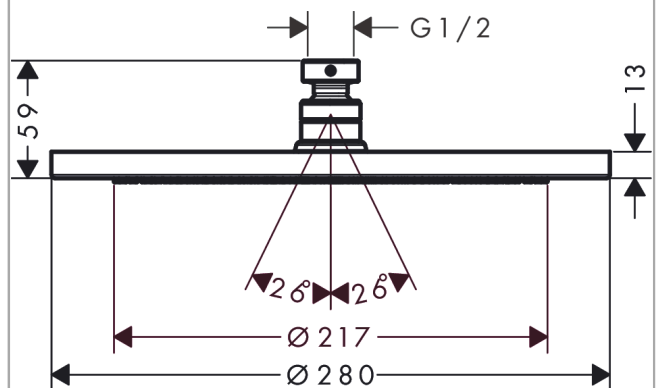

Croma
Overhead shower 280 1jet EcoSmart 9 l/min
 Surfaces: **chrome** Art. no. : **26221000**

Description

product features

- Spray pattern: RainAir
- Shower head size: 280 x 170 mm
- Ball-joint: overhead shower angle adjustable
- flow rate RainAir 9 l/min at 3 bar
- Operating pressure: min. 1 bar/max. 6 bar
- Spray face: metal
- spray disc removable for cleaning
- Installation: ceiling or wall
- Connection thread 1/2"
- WRAS 1805022
- WRAS 1805022

Flowchart

The consumption was measured in combination with the appropriate fittings (thermostat/mixer/ in-wall valve) to reflect actual application in practice.