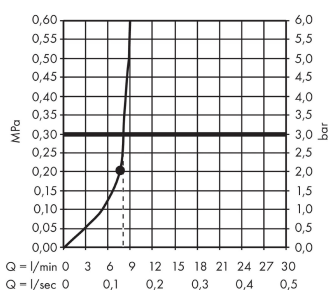

Croma
Overhead shower 280 1jet EcoSmart 9 l/min
 Surfaces: **chrome** Art. no. : **26221000**

Description

product features

- Spray pattern: RainAir
- Shower head size: 280 x 170 mm
- Ball-joint: overhead shower angle adjustable
- flow rate RainAir 9 l/min at 3 bar
- Operating pressure: min. 1 bar/max. 6 bar
- Spray face: metal
- spray disc removable for cleaning
- Installation: ceiling or wall
- Connection thread 1/2"
- WRAS 1805022
- WRAS 1805022

Article Details

Price excl. VAT

£ 325.00

Technology

Certificates

kiwa

Product image

Scale drawing

Flowchart

The consumption was measured in combination with the appropriate fittings (thermostat/mixer/ in-wall valve) to reflect actual application in practice.