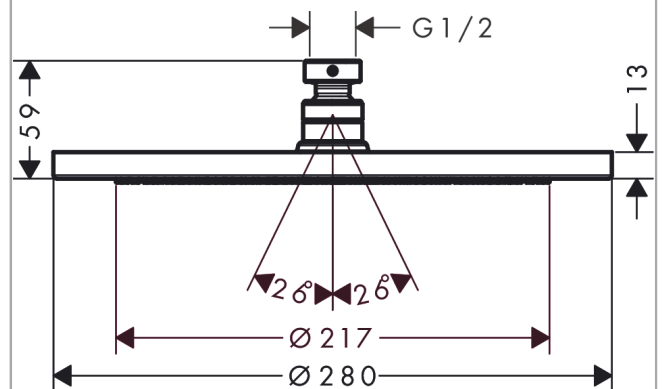

Scale drawing