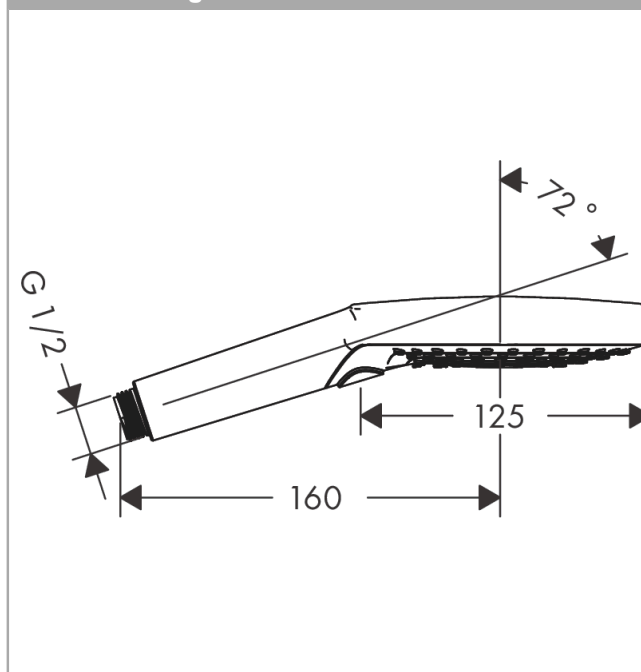

Raindance Select S
Hand shower 120 3jet PowderRain
 Surfaces: **chrome** Art. no. : **26014000**

Description

product features

- Shower head size: 125 mm
- Select button to comfortably switch between spray modes
- Spray pattern: PowderRain, Rain, Whirl
- Maximum flow rate (at 3 bar): 12 l/min
- with internal water conduction
- rinseable dirt filter
- Connection thread 1/2"
- WRAS 1903323

Article Details

Price excl. VAT £ 86.67

Technology

Certificates

Product image

Scale drawing

Flowchart

The consumption was measured in combination with the appropriate fittings (thermostat/mixer/ in-wall valve) to reflect actual application in practice.