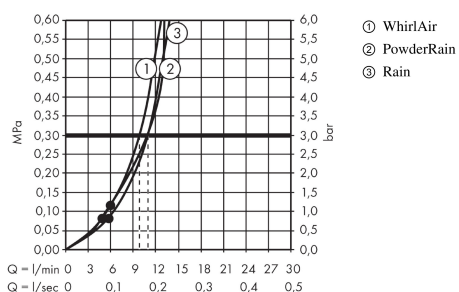

Raindance Select S
Hand shower 120 3jet PowderRain
 Surfaces: **chrome** Art. no. : **26014000**

Description

product features

- Shower head size: 125 mm
- Select button to comfortably switch between spray modes
- Spray pattern: PowderRain, Rain, Whirl
- Maximum flow rate (at 3 bar): 12 l/min
- with internal water conduction
- rinseable dirt filter
- Connection thread 1/2"
- WRAS 1903323

Article Details

Price excl. VAT £ 86.67

Technology

Certificates

Product image

Scale drawing

Flowchart

The consumption was measured in combination with the appropriate fittings (thermostat/mixer/ in-wall valve) to reflect actual application in practice.