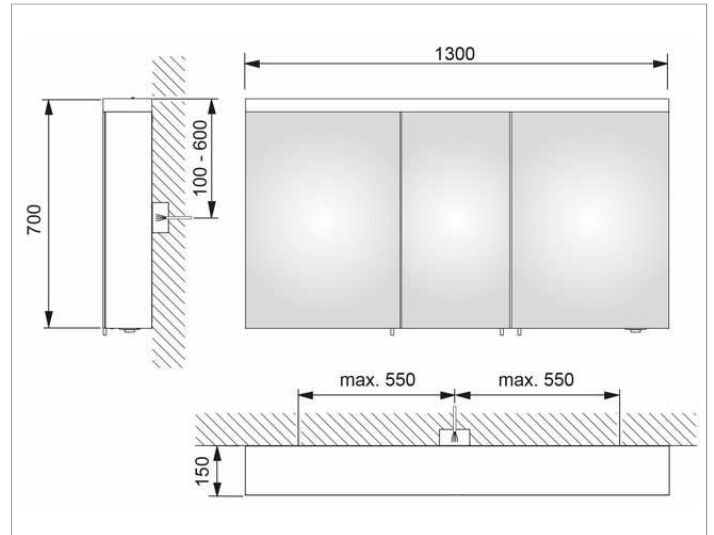

Royal Reflex.2

24205171331 Mirror cabinet

PRODUCT

DRAWING

PRODUCT ATTRIBUTES

3 hinged double sided crystal mirror doors,
exterior body sides mirrored

Operation:

External dimmer with the functions:

- on/off
- dim
- Changing between 3 lighting options

Illumination:

Illumination from above and
washbasin illumination in the bottom panel
light colour 3000 kelvin (warm white),
LED 40 watt (lifespan > 30.000 hours)
infinitely dimmable, lamps non-exchangeable
EEK: A++, A+, A , 40 kWh/1000h

EQUIPMENT

- 1 shaver socket (internal)
- 6 adjustable glass shelves
- soft-closing doors

SURFACE

silver anodized

DIMENSION

1300 x 700 x 150 mm