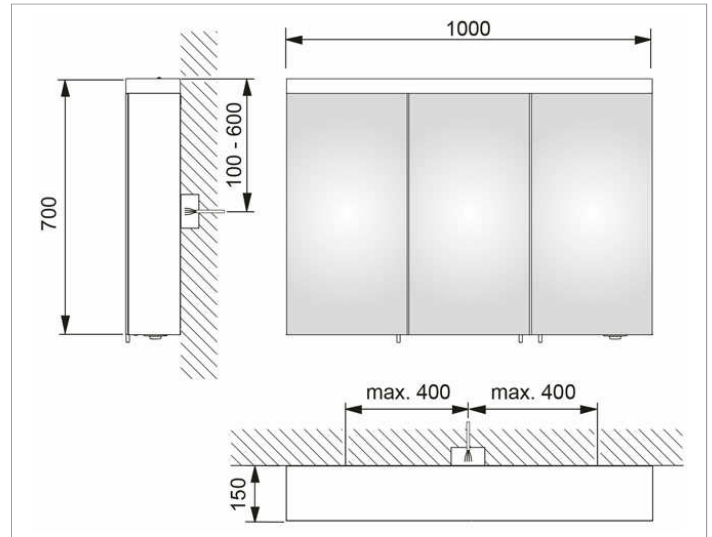

**Royal Reflex.2**

24204171331 Mirror cabinet

**PRODUCT**

**DRAWING**

**PRODUCT ATTRIBUTES**

3 hinged double sided crystal mirror doors,  
exterior body sides mirrored

Operation:

External dimmer with the functions:

- on/off
- dim
- Changing between 3 lighting options

Illumination:

Illumination from above and  
washbasin illumination in the bottom panel  
light colour 3000 kelvin (warm white),  
LED 32 watt (lifespan > 30.000 hours)  
infinitely dimmable, lamps non-exchangeable  
EEK: A++, A+, A , 32 kWh/1000h

**EQUIPMENT**

- 1 shaver socket (internal)
- 6 adjustable glass shelves
- soft-closing doors

**SURFACE**

silver anodized

**DIMENSION**

1000 x 700 x 150 mm