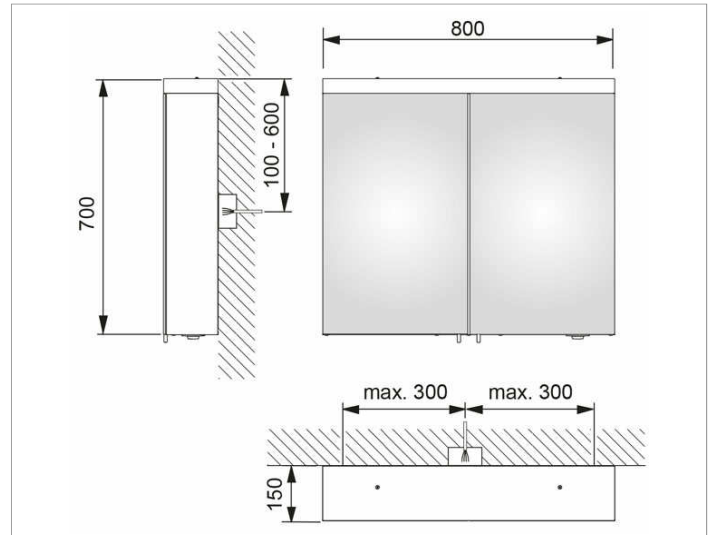

**Royal Reflex.2**  
**24203171331 Mirror cabinet**

**PRODUCT**

**DRAWING**

**PRODUCT ATTRIBUTES**

2 hinged double sided crystal mirror doors,  
 exterior body sides mirrored

Operation:

External dimmer with the functions:

- on/off
- dim
- Changing between 3 lighting options

Illumination:

Illumination from above and  
 washbasin illumination in the bottom panel  
 light colour 3000 kelvin (warm white),  
 LED 25 watt (lifespan > 30.000 hours)  
 infinitely dimmable, lamps non-exchangeable  
 EEK: A++, A+, A , 25 kWh/1000h

**EQUIPMENT**

- 1 shaver socket (internal)
- 3 adjustable glass shelves
- soft-closing doors

**SURFACE**

silver anodized

**DIMENSION**

800 x 700 x 150 mm