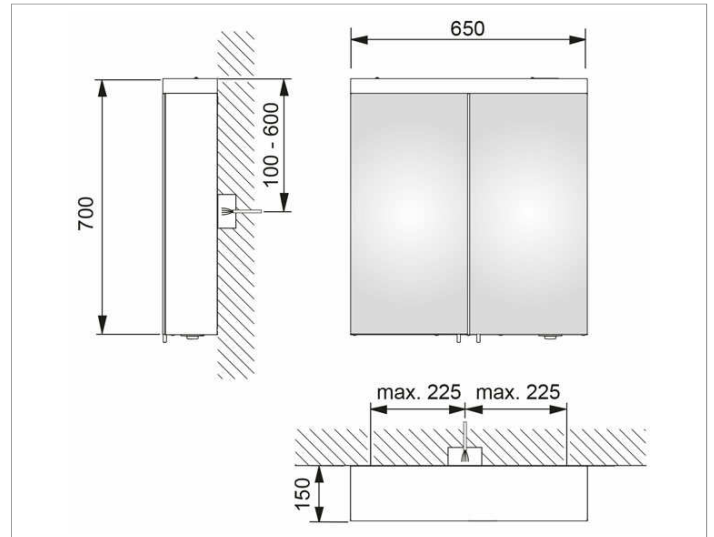

Royal Reflex.2
24202171331 Mirror cabinet

PRODUCT

DRAWING

PRODUCT ATTRIBUTES

2 hinged double sided crystal mirror doors,
 exterior body sides mirrored

Operation:

External dimmer with the functions:

- on/off
- dim
- Changing between 3 lighting options

Illumination:

Illumination from above and
 washbasin illumination in the bottom panel
 light colour 3000 kelvin (warm white),
 LED 22 watt (lifespan > 30.000 hours)
 infinitely dimmable, lamps non-exchangeable
 EEK: A++, A+, A , 22 kWh/1000h

EQUIPMENT

- 1 shaver socket (internal)
- 3 adjustable glass shelves
- soft-closing doors

SURFACE

silver anodized

DIMENSION

650 x 700 x 150 mm