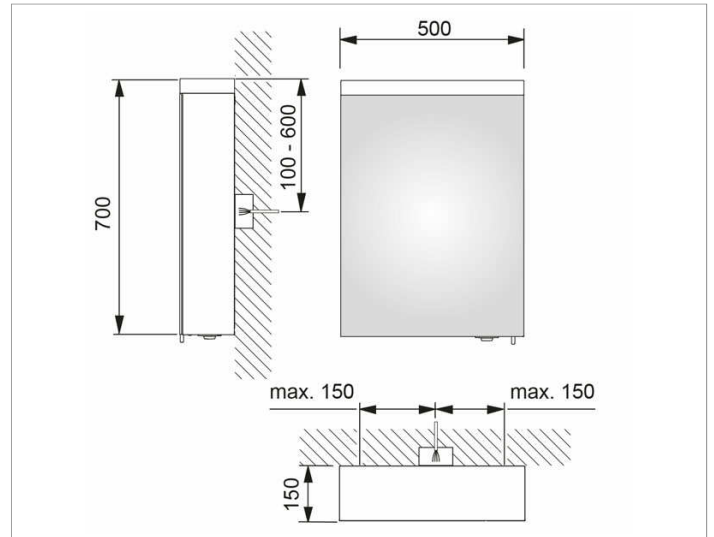

Royal Reflex.2
24201171231 Mirror cabinet

PRODUCT

DRAWING

PRODUCT ATTRIBUTES

1 hinged double sided crystal mirror door,
 exterior body sides mirrored

Operation:

External dimmer with the functions:

- on/off
- dim
- Changing between 3 lighting options

Illumination:

Illumination from above and
 washbasin illumination in the bottom panel
 light colour 3000 kelvin (warm white),
 LED 19 watt (lifespan > 30.000 hours)
 infinitely dimmable, lamps non-exchangeable
 EEK: A++, A+, A , 19 kWh/1000h

EQUIPMENT

- 1 shaver socket (internal)
- 3 adjustable glass shelves
- soft-closing doors

SURFACE

silver anodized/left hand

DIMENSION

500 x 700 x 150 mm