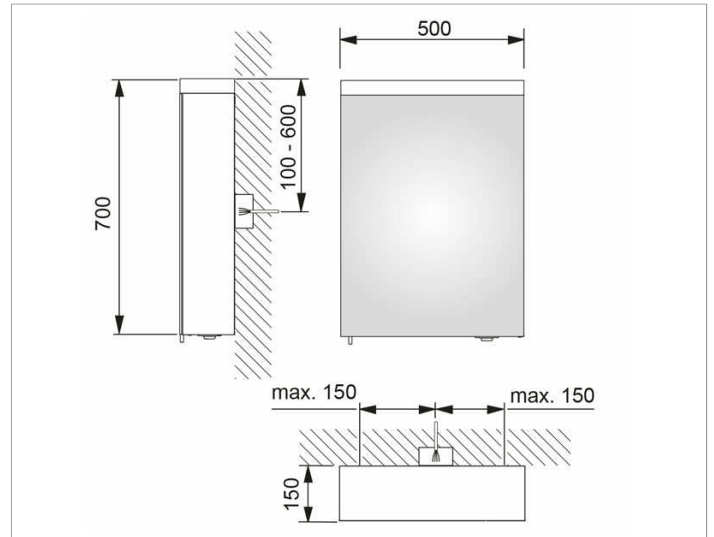

**Royal Reflex.2**  
**24201171131 Mirror cabinet**

**PRODUCT**

**DRAWING**

**PRODUCT ATTRIBUTES**

1 hinged double sided crystal mirror door,  
 exterior body sides mirrored

Operation:

External dimmer with the functions:

- on/off
- dim
- Changing between 3 lighting options

Illumination:

Illumination from above and  
 washbasin illumination in the bottom panel  
 light colour 3000 kelvin (warm white),  
 LED 19 watt (lifespan > 30.000 hours)  
 infinitely dimmable, lamps non-exchangeable  
 EEK: A++, A+, A , 19 kWh/1000h

**EQUIPMENT**

- 1 shaver socket (internal)
- 3 adjustable glass shelves
- soft-closing doors

**SURFACE**

silver anodized/right hand

**DIMENSION**

500 x 700 x 150 mm