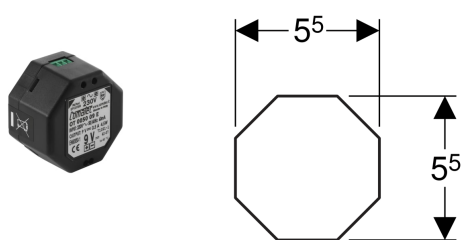

**Concealed power supply unit for Geberit washbasin tap type 60**

---

**Application purposes**

- For concealed installation
- For power supply to Geberit washbasin tap type 60

**Characteristics**

- Power supply for max. six taps
- Transformation of mains voltage to extra-low voltage

**Technical data**

Protection degree	IP20
Nominal voltage	230 V AC
Mains frequency	50 Hz
Output voltage	9 V DC

**Art. no.**

241.692.00.1

---

Created with Geberit online product catalogue - 21/06/2018