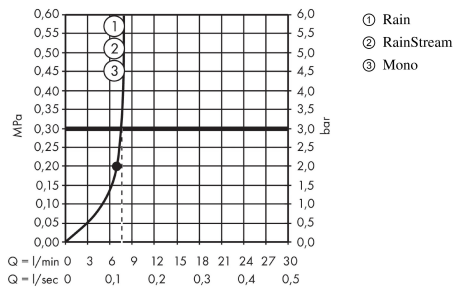

Rainmaker Select
Overhead shower 460 3jet EcoSmart 9 l/min with ceiling connector
 Surfaces: **white/chrome** Art. no. : **24016400**

Description

product features

- Consists of: overhead shower, ceiling connector
- Spray pattern: Rain, RainStream, MonoRain
- Shower head size: 460 x 300 mm
- flow rate Rain 9 l/min at 3 bar
- flow rate RainStream 9 l/min at 3 bar
- flow rate Mono 9 l/min at 3 bar
- Operating pressure: min. 1.5 bar/max. 6 bar
- easy cleanable glass spray disc
- Spray face: made of safety glass
- spray disc removable for cleaning
- overhead shower removable for cleaning
- brass ceiling connector
- Ceiling connection length: 100 mm
- Installation: ceiling
- 2004026 WRAS
- 2004026 WRAS

Article Details

Price excl. VAT £ 2,200.00

Technology

Certificates

Product image

Scale drawing

Rainmaker Select
Overhead shower 460 3jet EcoSmart 9 l/min with ceiling connector
 Surfaces: **white/chrome** Art. no. : **24016400**

Flowchart

The consumption was measured in combination with the appropriate fittings (thermostat/mixer/in-wall valve) to reflect actual application in practice.