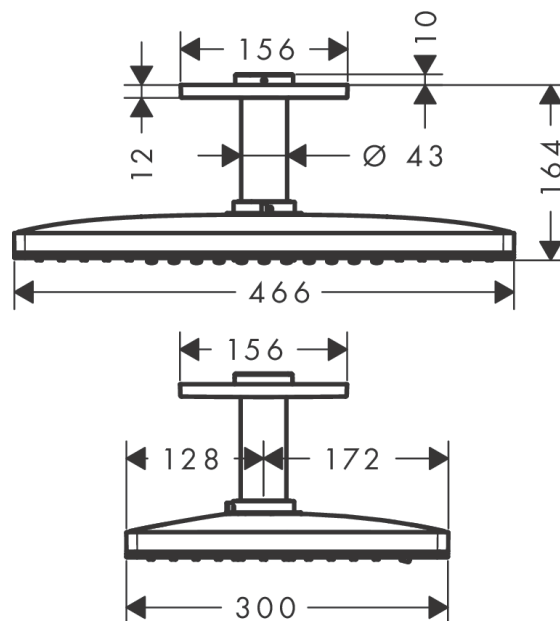

Rainmaker Select
Overhead shower 460 3jet EcoSmart 9 l/min with ceiling connector
 Surfaces: **white/chrome** Art. no. : **24016400**

Description

product features

- Consists of: overhead shower, ceiling connector
- Spray pattern: Rain, RainStream, MonoRain
- Shower head size: 460 x 300 mm
- flow rate Rain 9 l/min at 3 bar
- flow rate RainStream 9 l/min at 3 bar
- flow rate Mono 9 l/min at 3 bar
- Operating pressure: min. 1.5 bar/max. 6 bar
- easy cleanable glass spray disc
- Spray face: made of safety glass
- spray disc removable for cleaning
- overhead shower removable for cleaning
- brass ceiling connector
- Ceiling connection length: 100 mm
- Installation: ceiling
- 2004026 WRAS
- 2004026 WRAS

Article Details

Price excl. VAT £ 2,200.00

Technology

Certificates

Product image

Scale drawing

Rainmaker Select
Overhead shower 460 3jet EcoSmart 9 l/min with ceiling connector
 Surfaces: **white/chrome** Art. no. : **24016400**

Flowchart

The consumption was measured in combination with the appropriate fittings (thermostat/mixer/in-wall valve) to reflect actual application in practice.