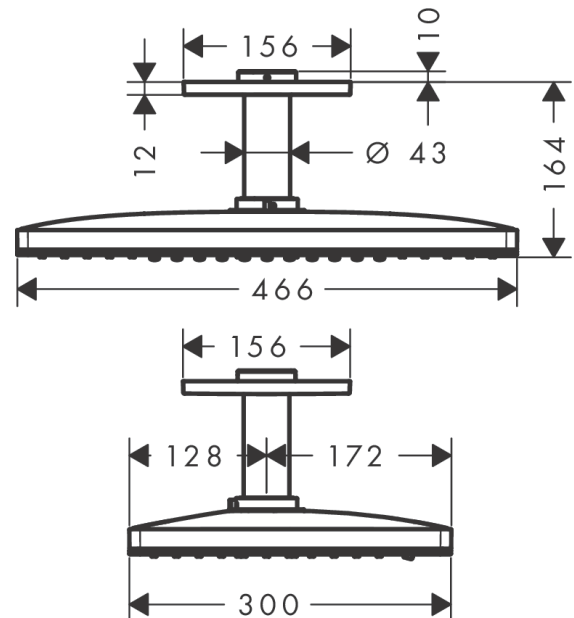

Rainmaker Select

Overhead shower 460 2jet EcoSmart 9 l/min with ceiling connector

Surfaces: **white/chrome** Art. no. : **24014400**

Description

product features

- Consists of: overhead shower, ceiling connector
- Spray pattern: Rain, RainStream
- Shower head size: 460 x 300 mm
- flow rate Rain 9 l/min at 3 bar
- flow rate RainStream 9 l/min at 3 bar
- Operating pressure: min. 1.5 bar/max. 6 bar
- easy cleanable glass spray disc
- Spray face: made of safety glass
- spray disc removable for cleaning
- overhead shower removable for cleaning
- brass ceiling connector
- Ceiling connection length: 100 mm
- Installation: ceiling

Article Details

Price excl. VAT

£ 1,966.67

Technology

Product image

Scale drawing

Rainmaker Select
Overhead shower 460 2jet EcoSmart 9 l/min with ceiling connector
 Surfaces: **white/chrome** Art. no. : **24014400**

Flowchart

The consumption was measured in combination with the appropriate fittings (thermostat/mixer/in-wall valve) to reflect actual application in practice.