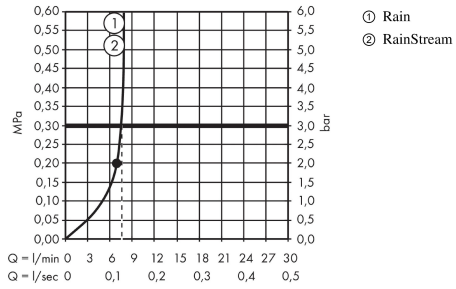

Rainmaker Select

Overhead shower 460 2jet EcoSmart 9 l/min with ceiling connector

Surfaces: **white/chrome** Art. no. : **24014400**

Description

product features

- Consists of: overhead shower, ceiling connector
- Spray pattern: Rain, RainStream
- Shower head size: 460 x 300 mm
- flow rate Rain 9 l/min at 3 bar
- flow rate RainStream 9 l/min at 3 bar
- Operating pressure: min. 1.5 bar/max. 6 bar
- easy cleanable glass spray disc
- Spray face: made of safety glass
- spray disc removable for cleaning
- overhead shower removable for cleaning
- brass ceiling connector
- Ceiling connection length: 100 mm
- Installation: ceiling

Article Details

Price excl. VAT

£ 1,966.67

Technology

Product image

Scale drawing

Rainmaker Select
Overhead shower 460 2jet EcoSmart 9 l/min with ceiling connector
 Surfaces: **white/chrome** Art. no. : **24014400**

Flowchart

The consumption was measured in combination with the appropriate fittings (thermostat/mixer/in-wall valve) to reflect actual application in practice.