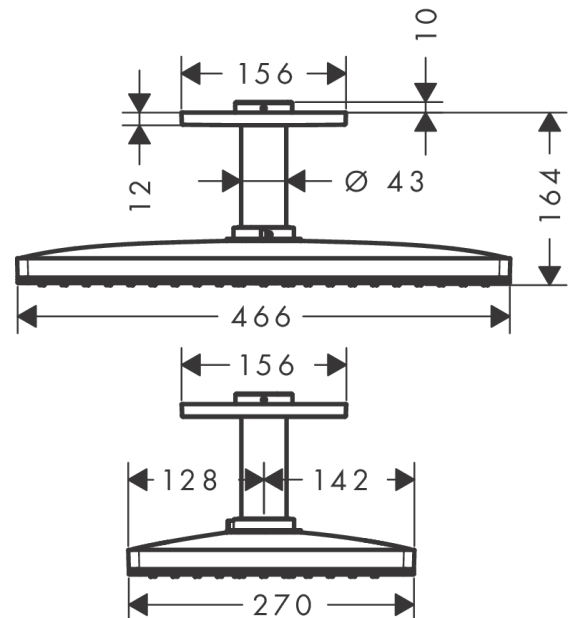

Rainmaker Select
Overhead shower 460 1jet EcoSmart 9 l/min with ceiling connector
 Surfaces: **white/chrome** Art. no. : **24012400**

Description

product features

- Consists of: overhead shower, ceiling connector
- Spray pattern: Rain
- Shower head size: 466 x 270 mm
- flow rate Rain 9 l/min at 3 bar
- Operating pressure: min. 1.5 bar/max. 6 bar
- easy cleanable glass spray disc
- Spray face: made of safety glass
- spray disc removable for cleaning
- overhead shower removable for cleaning
- brass ceiling connector
- Ceiling connection length: 100 mm
- Installation: ceiling
- Connection thread 1/2"

Article Details

Price excl. VAT

£ 1,500.00

Technology

Product image

Scale drawing

Rainmaker Select
Overhead shower 460 1jet EcoSmart 9 l/min with ceiling connector
 Surfaces: **white/chrome** Art. no. : **24012400**

Flowchart

The consumption was measured in combination with the appropriate fittings (thermostat/mixer/in-wall valve) to reflect actual application in practice.