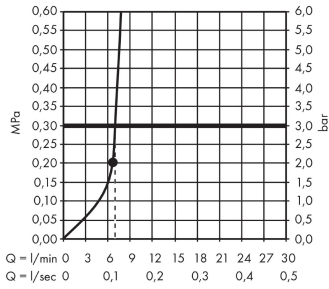

Rainmaker Select
Overhead shower 460 1jet EcoSmart 9 l/min with ceiling connector
 Surfaces: **white/chrome** Art. no. : **24012400**

Description

product features

- Consists of: overhead shower, ceiling connector
- Spray pattern: Rain
- Shower head size: 466 x 270 mm
- flow rate Rain 9 l/min at 3 bar
- Operating pressure: min. 1.5 bar/max. 6 bar
- easy cleanable glass spray disc
- Spray face: made of safety glass
- spray disc removable for cleaning
- overhead shower removable for cleaning
- brass ceiling connector
- Ceiling connection length: 100 mm
- Installation: ceiling
- Connection thread 1/2"

Article Details

Price excl. VAT

£ 1,500.00

Technology

Product image

Scale drawing

Rainmaker Select
Overhead shower 460 1jet EcoSmart 9 l/min with ceiling connector
 Surfaces: **white/chrome** Art. no. : **24012400**

Flowchart

The consumption was measured in combination with the appropriate fittings (thermostat/mixer/in-wall valve) to reflect actual application in practice.