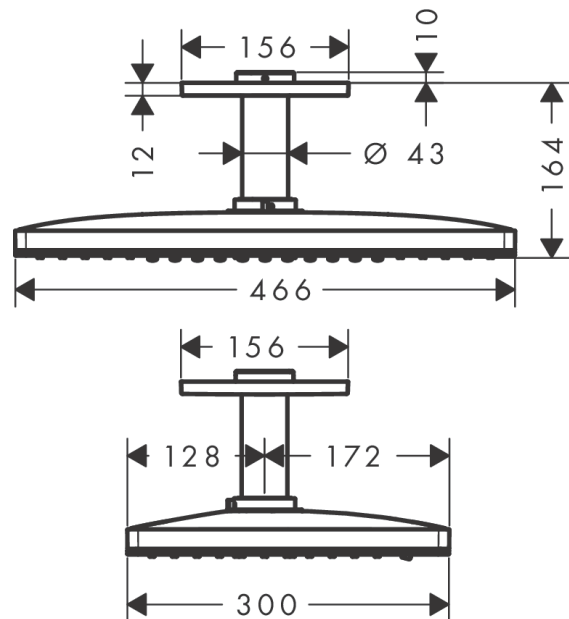

Scale drawing