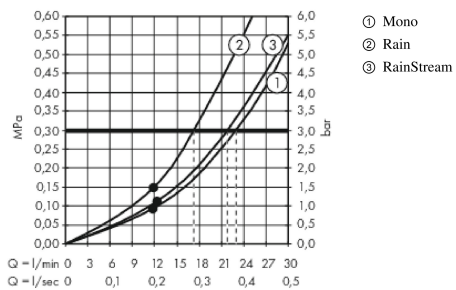

Rainmaker Select
Overhead shower 460 3jet with ceiling connector
 Surfaces: **white/chrome** Art. no. : **24006400**

Description

product features

- Consists of: overhead shower, ceiling connector
- Spray pattern: Rain, RainStream, MonoRain
- Shower head size: 460 x 300 mm
- Ball-joint: overhead shower angle adjustable
- flow rate Rain 17 l/min at 3 bar
- flow rate RainStream 22 l/min at 3 bar
- flow rate Mono 23 l/min at 3 bar
- Operating pressure: min. 1.5 bar/max. 6 bar
- the 3 spray zones must be controlled via 3 valves or a diverter valve with 3 outlets
- easy cleanable glass spray disc
- Spray face: made of safety glass
- spray disc removable for cleaning
- overhead shower removable for cleaning
- brass ceiling connector
- Ceiling connection length: 100 mm
- Installation: ceiling
- 2004026 WRAS
- 2004026 WRAS

Article Details

Price excl. VAT

£ 2,200.00

Technology

Certificates

Product image

Scale drawing

Rainmaker Select
Overhead shower 460 3jet with ceiling connector
 Surfaces: **white/chrome** Art. no. : **24006400**

Flowchart

The consumption was measured in combination with the appropriate fittings (thermostat/mixer/ in-wall valve) to reflect actual application in practice.