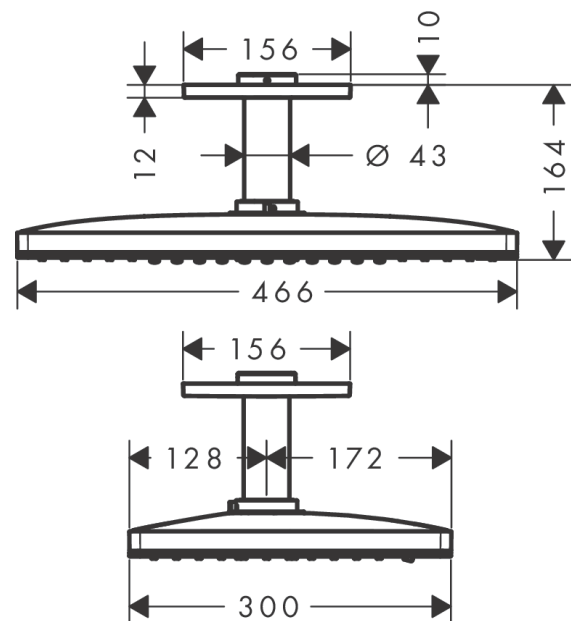

Rainmaker Select
Overhead shower 460 3jet with ceiling connector
 Surfaces: **white/chrome** Art. no. : **24006400**

Description

product features

- Consists of: overhead shower, ceiling connector
- Spray pattern: Rain, RainStream, MonoRain
- Shower head size: 460 x 300 mm
- Ball-joint: overhead shower angle adjustable
- flow rate Rain 17 l/min at 3 bar
- flow rate RainStream 22 l/min at 3 bar
- flow rate Mono 23 l/min at 3 bar
- Operating pressure: min. 1.5 bar/max. 6 bar
- the 3 spray zones must be controlled via 3 valves or a diverter valve with 3 outlets
- easy cleanable glass spray disc
- Spray face: made of safety glass
- spray disc removable for cleaning
- overhead shower removable for cleaning
- brass ceiling connector
- Ceiling connection length: 100 mm
- Installation: ceiling
- 2004026 WRAS
- 2004026 WRAS

Article Details

Price excl. VAT

£ 2,200.00

Technology

Certificates

Product image

Scale drawing

Rainmaker Select
Overhead shower 460 3jet with ceiling connector
 Surfaces: **white/chrome** Art. no. : **24006400**

Flowchart

The consumption was measured in combination with the appropriate fittings (thermostat/mixer/ in-wall valve) to reflect actual application in practice.