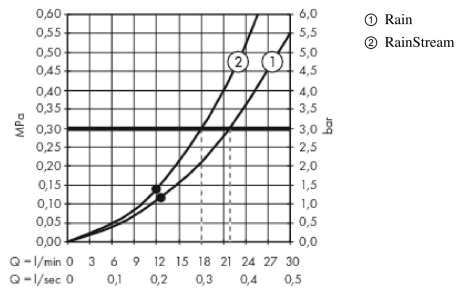

Rainmaker Select
Overhead shower 460 2jet with ceiling connector
 Surfaces: **black/chrome** Art. no. : **24004600**

Description

product features

- Consists of: overhead shower, ceiling connector
- Spray pattern: Rain, RainStream
- Shower head size: 460 x 300 mm
- flow rate Rain 21 l/min at 3 bar
- flow rate RainStream 18 l/min at 3 bar
- Operating pressure: min. 1.5 bar/max. 6 bar
- the 2 spray zones must be controlled via 2 valves or a diverter valve with 2 outlets
- easy cleanable glass spray disc
- Spray face: made of safety glass
- spray disc removable for cleaning
- overhead shower removable for cleaning
- brass ceiling connector
- Ceiling connection length: 100 mm
- Installation: ceiling

Article Details

Price excl. VAT

£ 2,025.00

Technology

Product image

Scale drawing

Rainmaker Select
Overhead shower 460 2jet with ceiling connector
 Surfaces: **black/chrome** Art. no. : **24004600**

Flowchart