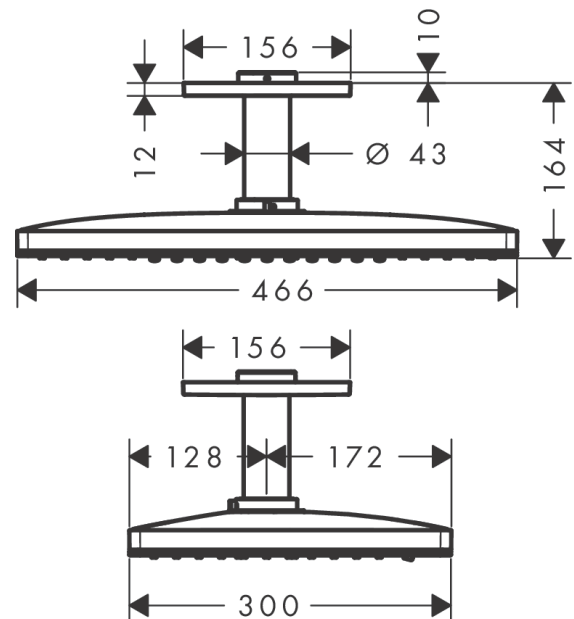

Rainmaker Select
Overhead shower 460 2jet with ceiling connector
 Surfaces: **black/chrome** Art. no. : **24004600**

Description

product features

- Consists of: overhead shower, ceiling connector
- Spray pattern: Rain, RainStream
- Shower head size: 460 x 300 mm
- flow rate Rain 21 l/min at 3 bar
- flow rate RainStream 18 l/min at 3 bar
- Operating pressure: min. 1.5 bar/max. 6 bar
- the 2 spray zones must be controlled via 2 valves or a diverter valve with 2 outlets
- easy cleanable glass spray disc
- Spray face: made of safety glass
- spray disc removable for cleaning
- overhead shower removable for cleaning
- brass ceiling connector
- Ceiling connection length: 100 mm
- Installation: ceiling

Article Details

Price excl. VAT

£ 2,025.00

Technology

Product image

Scale drawing

Rainmaker Select
Overhead shower 460 2jet with ceiling connector
 Surfaces: **black/chrome** Art. no. : **24004600**

Flowchart