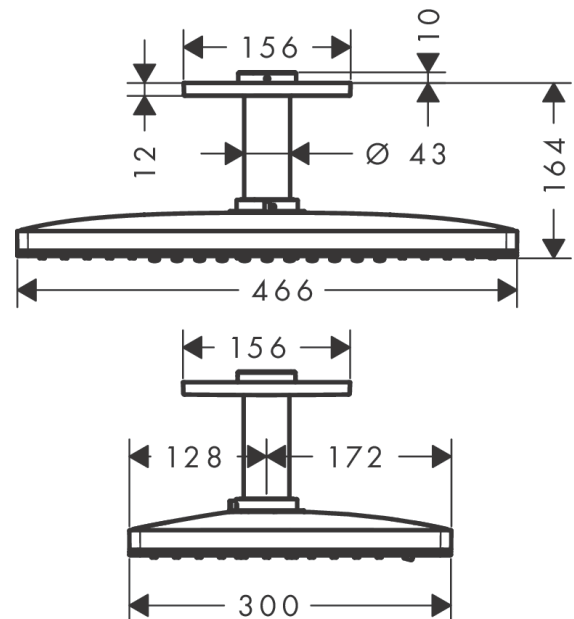

Rainmaker Select
Overhead shower 460 2jet with ceiling connector
 Surfaces: **white/chrome** Art. no. : **24004400**

Description

product features

- Consists of: overhead shower, ceiling connector
- Spray pattern: Rain, RainStream
- Shower head size: 460 x 300 mm
- flow rate Rain 21 l/min at 3 bar
- flow rate RainStream 18 l/min at 3 bar
- Operating pressure: min. 1.5 bar/max. 6 bar
- the 2 spray zones must be controlled via 2 valves or a diverter valve with 2 outlets
- easy cleanable glass spray disc
- Spray face: made of safety glass
- spray disc removable for cleaning
- overhead shower removable for cleaning
- brass ceiling connector
- Ceiling connection length: 100 mm
- Installation: ceiling

Article Details

Price excl. VAT

£ 1,966.67

Technology

Product image

Scale drawing

Rainmaker Select
Overhead shower 460 2jet with ceiling connector
 Surfaces: **white/chrome** Art. no. : **24004400**

Flowchart