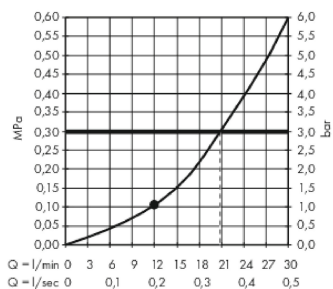

Flowchart

The consumption was measured in combination with the appropriate fittings (thermostat/mixer/ in-wall valve) to reflect actual application in practice.