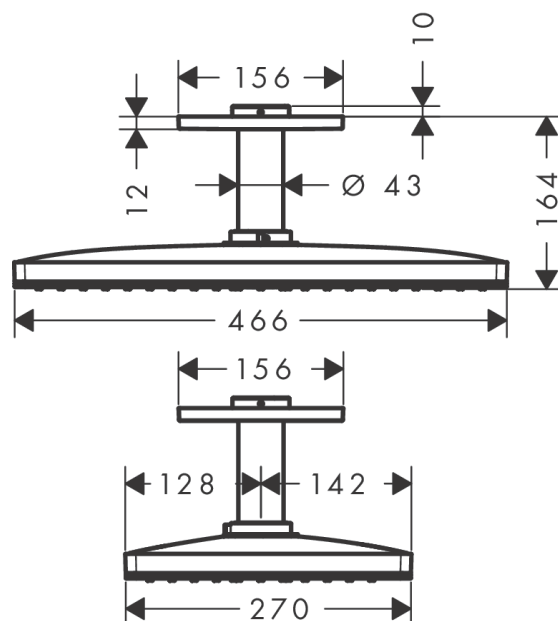

#### product features

- Consists of: overhead shower, ceiling connector
- Spray pattern: Rain
- Shower head size: 466 x 270 mm
- flow rate Rain 21 l/min at 3 bar
- Operating pressure: min. 1.5 bar/max. 6 bar
- easy cleanable glass spray disc
- Spray face: made of safety glass
- spray disc removable for cleaning
- overhead shower removable for cleaning
- brass ceiling connector
- Ceiling connection length: 100 mm
- Installation: ceiling

### Scale drawing