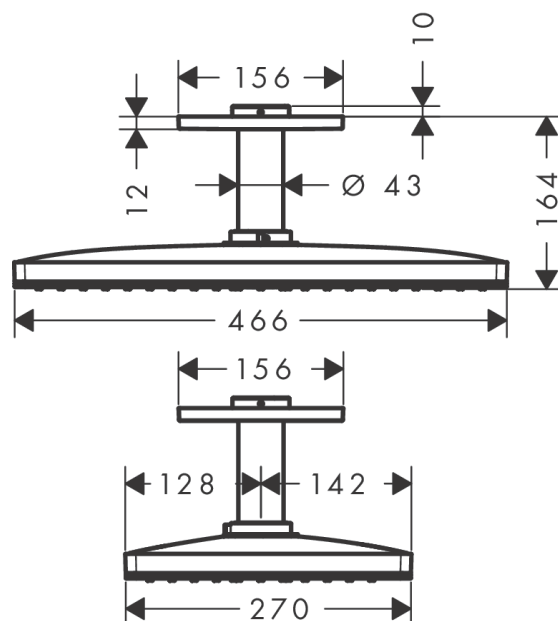

Rainmaker Select
Overhead shower 460 1jet with ceiling connector
 Surfaces: **white/chrome** Art. no. : **24002400**

Description

product features

- Consists of: overhead shower, ceiling connector
- Spray pattern: Rain
- Shower head size: 466 x 270 mm
- flow rate Rain 21 l/min at 3 bar
- Operating pressure: min. 1.5 bar/max. 6 bar
- easy cleanable glass spray disc
- Spray face: made of safety glass
- spray disc removable for cleaning
- overhead shower removable for cleaning
- brass ceiling connector
- Ceiling connection length: 100 mm
- Installation: ceiling

Article Details

Price excl. VAT

£ 1,500.00

Technology

Product image

Scale drawing

Flowchart

The consumption was measured in combination with the appropriate fittings (thermostat/mixer/ in-wall valve) to reflect actual application in practice.