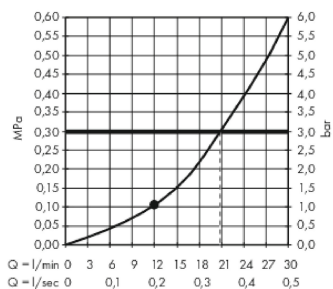

Rainmaker Select
Overhead shower 460 1jet with ceiling connector
 Surfaces: **white/chrome** Art. no. : **24002400**

Description

product features

- Consists of: overhead shower, ceiling connector
- Spray pattern: Rain
- Shower head size: 466 x 270 mm
- flow rate Rain 21 l/min at 3 bar
- Operating pressure: min. 1.5 bar/max. 6 bar
- easy cleanable glass spray disc
- Spray face: made of safety glass
- spray disc removable for cleaning
- overhead shower removable for cleaning
- brass ceiling connector
- Ceiling connection length: 100 mm
- Installation: ceiling

Article Details

Price excl. VAT

£ 1,500.00

Technology

Product image

Scale drawing

Flowchart

The consumption was measured in combination with the appropriate fittings (thermostat/mixer/ in-wall valve) to reflect actual application in practice.