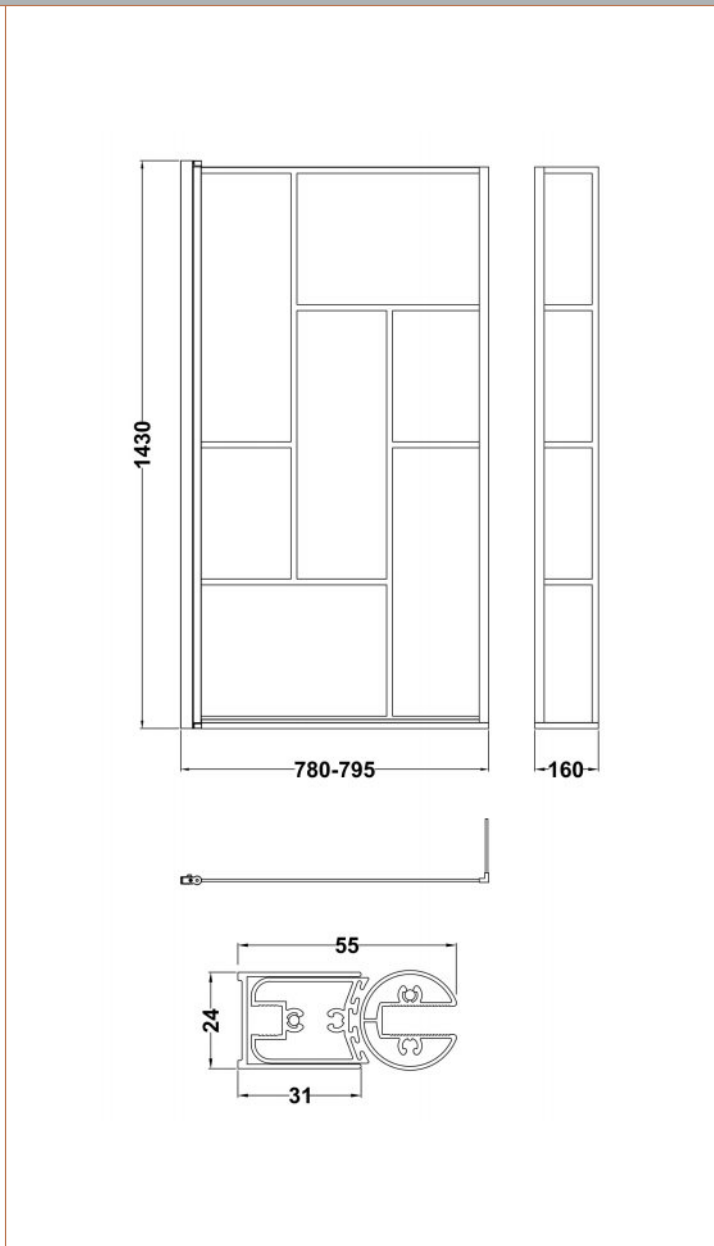

Sales Code: NSBS7BB

Description: Sq Block Framed Screen Fixed Return (6)

### Product Dimensions

Height (mm):	1430
Width (mm):	795
Depth (mm):	160
Nett Weight (kg):	18.7

### Packaging Dimensions

Height (mm):	55
Width (mm):	840
Length (mm):	1460
Gross Weight (kg):	18.7

### Outer Box Dimensions (If Applicable)

Height (mm):	
Width (mm):	
Depth (mm):	
Length (mm):	
Gross Weight (kg):	
Barcode:	5056462614489