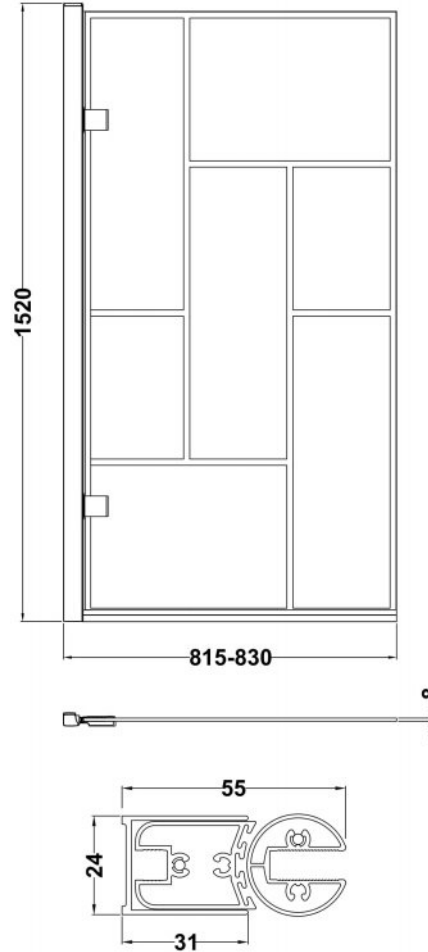

### Product Dimensions

Height (mm):	1430
Width (mm):	795
Depth (mm):	160
Nett Weight (kg):	18.7

### Packaging Dimensions

Height (mm):	55
Width (mm):	840
Length (mm):	1460
Gross Weight (kg):	18.7

### Outer Box Dimensions (If Applicable)

Height (mm):	
Width (mm):	
Depth (mm):	
Length (mm):	
Gross Weight (kg):	
Barcode:	5056462614489

Sales Code: NSSQ7BB

Description: Sq Block Frmaed Hinged Bath Screen (8)

**Product Dimensions**

Height (mm):	1520
Width (mm):	830
Depth (mm):	38
Nett Weight (kg):	22.1

**Packaging Dimensions**

Height (mm):	50
Width (mm):	835
Length (mm):	1560
Gross Weight (kg):	22.6