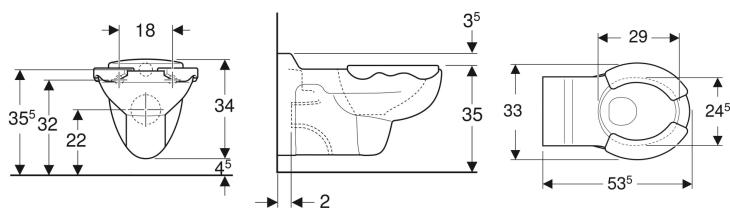

Geberit Bambini wall-hung WC for children, washdown, with seat pads

Example image

Application purposes

- For children
- For childcare
- For concealed cisterns
- For pressure flushing valves

Characteristics

- Wall-hung

Scope of delivery

- Seat pads

- Washdown WC
- With flush rim
- Type 1, full flush volume 6 l, in accordance with EN 997
- Seat pads made of PUR

Technical data

Product material | Vitreous china

Art. no.	Colour / surface	B	H	T
201710000	Ceramic body: white Seat pad: carmine red	33 cm	34 cm	53.5 cm
201715000	Ceramic body: white Seat pad: agate grey	33 cm	34 cm	53.5 cm