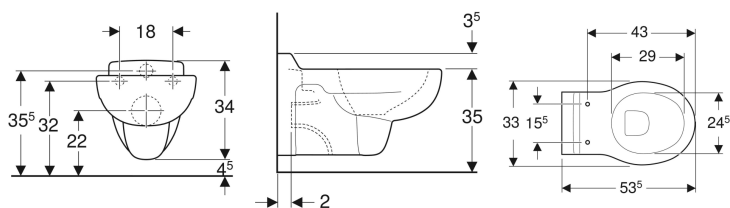

Geberit Bambini wall-hung WC for children, washdown, for WC seat

Example image

Application purposes

- For children
- For childcare
- For concealed cisterns
- For pressure flushing valves

- Washdown WC
- With flush rim
- Type 1, full flush volume 6 l, in accordance with EN 997

Technical data

Product material | Vitreous china

Characteristics

- Wall-hung

To order additionally

- WC seat or WC seat ring

Art. no.	Colour / surface	B	H	T
201700000	white	33 cm	34 cm	53.5 cm

Accessories