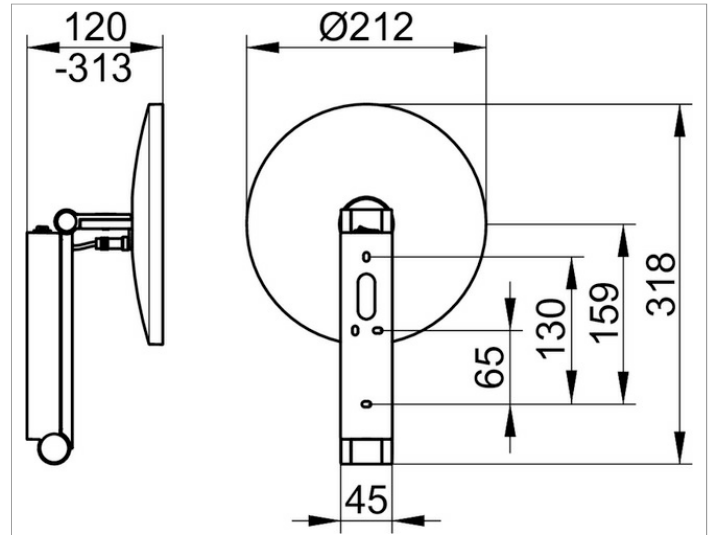

Cosmetic mirrors

17612YY9004 Cosmetic mirror

PRODUCT

DRAWING

PRODUCT ATTRIBUTES

illuminated, 1 light colour 6500 kelvin (day light),
 Operation via rocker switch,
 on pivoted rail adjustable in three dimensions,
 one-sided mirror, magnification factor x 5
 Operation:
 with integrated rocker switch
 Power supply:
 12v power supply integrated into wall arm,
 input 220-240 V
 Illumination:
 LED 4,5 watt (lifespan > 50.000 hours)
 lamps non-exchangeable

SURFACE

03, 05, 13

DIMENSION

mit Wippschalter