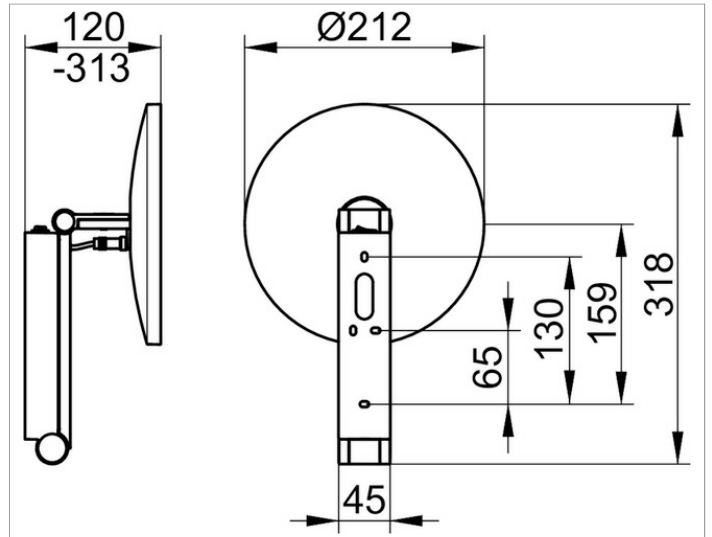

Cosmetic mirrors

17612XX9004 Cosmetic mirror

PRODUCT

DRAWING

PRODUCT ATTRIBUTES

illuminated, 1 light colour 6500 kelvin (day light),
 Operation via rocker switch,
 on pivoted rail adjustable in three dimensions,
 one-sided mirror, magnification factor x 5
 Operation:
 with integrated rocker switch
 Power supply:
 12v power supply integrated into wall arm,
 input 220-240 V
 Illumination:
 LED 4,5 watt (lifespan > 50.000 hours)
 lamps non-exchangeable

SURFACE

02, 04, 12

DIMENSION

mit Wippschalter