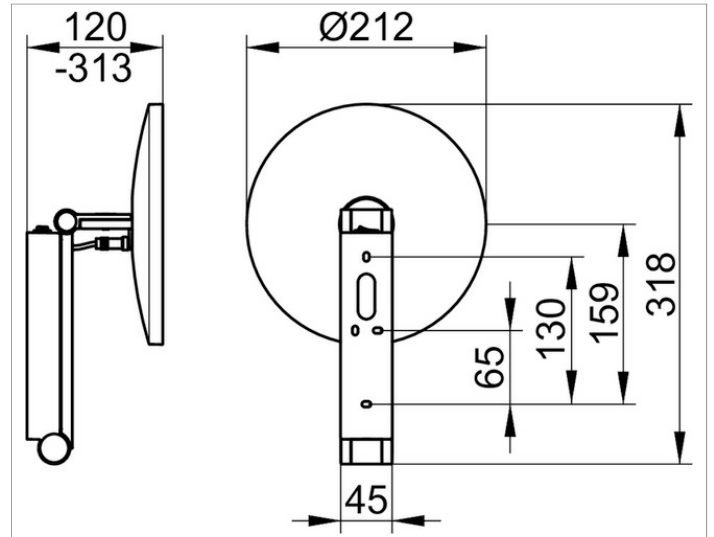

**Cosmetic mirrors**

17612179004 Cosmetic mirror

**PRODUCT**

**DRAWING**

**PRODUCT ATTRIBUTES**

illuminated, 1 light colour 6500 kelvin (day light),  
 Operation via rocker switch,  
 on pivoted rail adjustable in three dimensions,  
 one-sided mirror, magnification factor x 5  
 Operation:  
 with integrated rocker switch  
 Power supply:  
 12v power supply integrated into wall arm,  
 input 220-240 V  
 Illumination:  
 LED 4,5 watt (lifespan > 50.000 hours)  
 lamps non-exchangeable  
 EEK: A , 5 kWh/1000h

**SURFACE**

aluminium finish

**DIMENSION**

mit Wippschalter