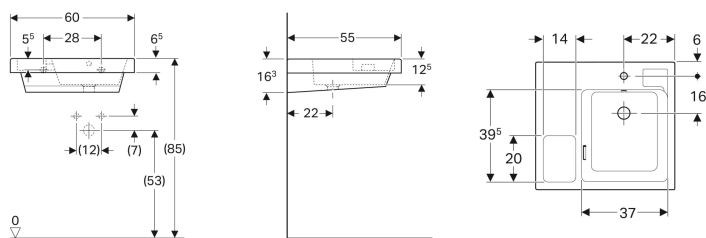

Geberit Bambini washbasin with recessed sponge tray

Example image

Application purposes

- For schools and other educational facilities

Characteristics

- Asymmetrical

- Large shelf surface
- Integrated tray for sponges and cleaning cloths

Technical data

Product material | Fine fireclay

Art. no.	Colour / surface	Tap hole	Overflow	Shelf space	B	H	T
162700000	white	right	visible	left	60 cm	16.3 cm	55 cm
162704000	white	without	visible	left	60 cm	16.3 cm	55 cm