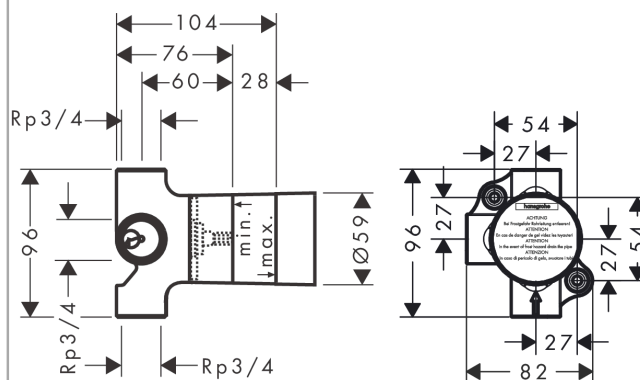

Basic set for Trio shut-off / diverter valve for concealed installation

Surfaces: n.a. Art. no. : 15981180

Description

product features

- designed to run 2 outlets
- simultaneous utilisation by 2 outlets
- suitable for all Trio finish sets
- Flow rate (at 3 bar): 65 l/min
- Connection dimension: 3/4"
- installation depth: from 76 to 104 mm
- WRAS 1810012
- WRAS 1810012
- WRAS 1810012

Article Details

Price excl. VAT

£ 171.67

Certificates

Product image

Scale drawing

Flowchart