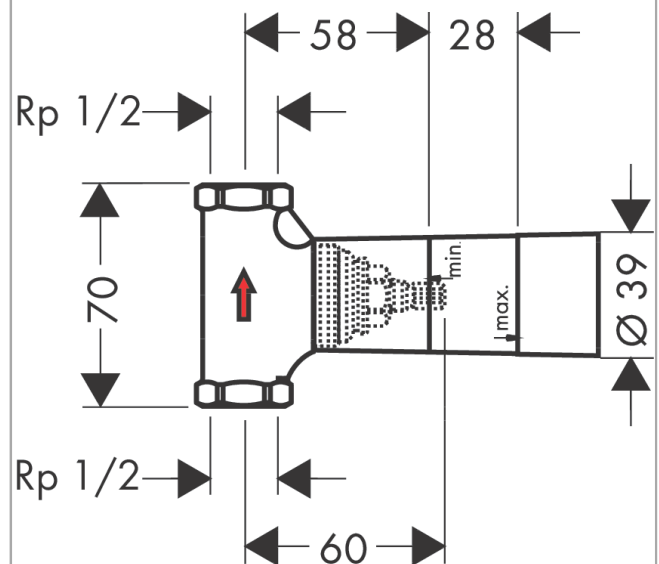

Basic set 40 l/min for shut-off valve 1/2" with ceramic disc

Surfaces: n.a. Art. no. : 15974180

Description

product features

- Connection type: 1/2"
- suitable for all shut-off valve finish sets
- Flow rate (at 3 bar): 40 l/min at 3 bar
- installation depth: from 72 to 100 mm
- WRAS 1707030

Article Details

Price excl. VAT

£ 90.83

Certificates

Product image

Scale drawing

Flowchart