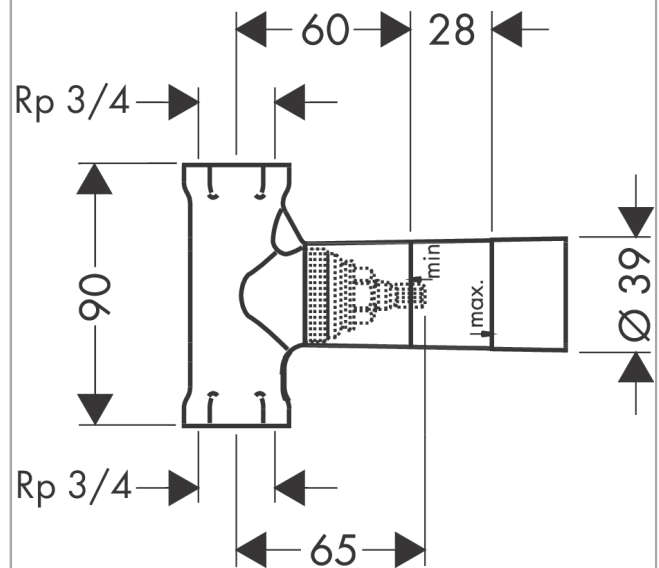

Basic set 130 l/min for shut-off valve 3/4" with spindle

Surfaces: n.a. Art. no. : 15970180

Description

product features

- suitable for all shut-off valve finish sets
- Flow rate (at 3 bar): 130 l/min at 3 bar
- installation depth: from 77 to 105 mm
- WRAS 1707030

Article Details

Price excl. VAT

£ 94.17

Certificates

Product image

Scale drawing

Flowchart