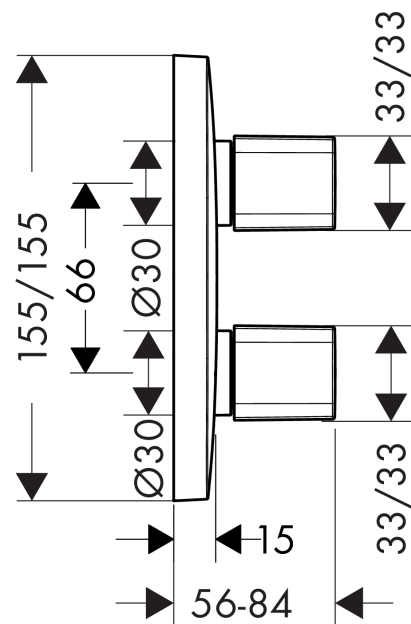

PuraVida
Shut-off / diverter valve iControl for concealed installation for 3 outlets
 Surfaces: **chrome** Art. no. : **15777000**

Description

product features

- designed to run 3 outlets
- simultaneous utilization by 3 outlets
- Operating pressure: min. 1 bar/max. 10 bar
- Connection dimension: 3/4"

Article Details

Price excl. VAT £ 416.67

Product image

Scale drawing

Flowchart

PuraVida
Shut-off / diverter valve iControl for concealed installation for 3 outlets
 Surfaces: **chrome** Art. no. : **15777000**