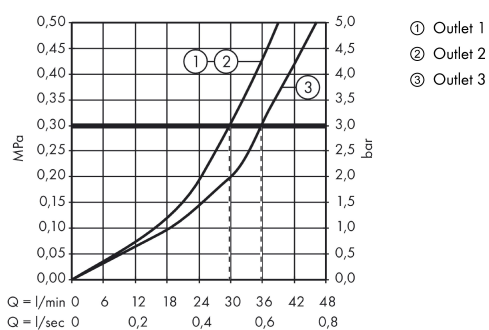

Article Details

Price excl. VAT £ 416.67

Product image

Scale drawing

Flowchart

PuraVida
Shut-off / diverter valve iControl for concealed installation for 3 outlets
 Surfaces: **chrome** Art. no. : **15777000**