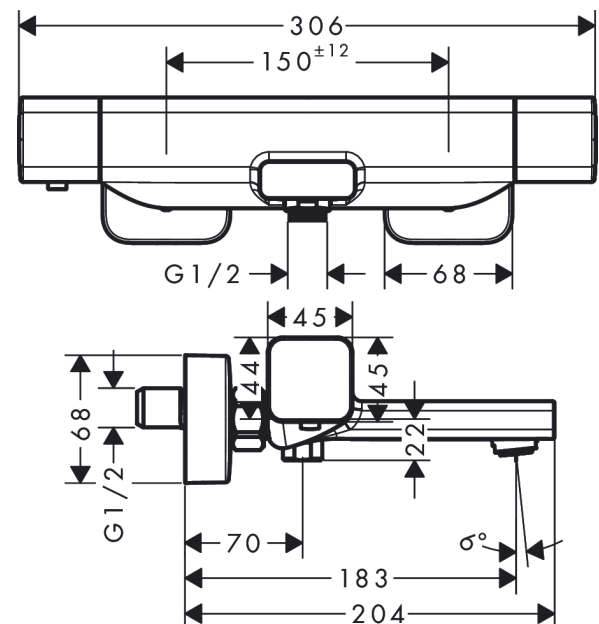

Scale drawing