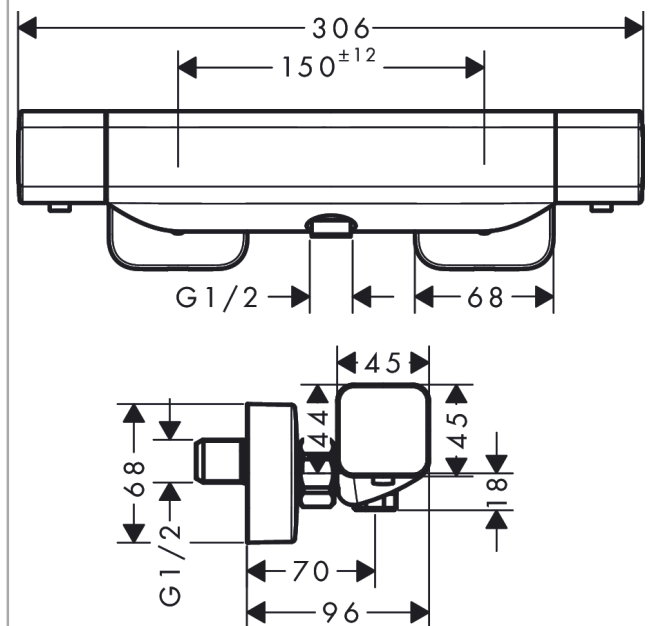

Ecostat E
Shower thermostat for exposed installation
 Surfaces: **chrome** Art. no. : **15773000**

Description

product features

- designed to run 1 function
- wall-mounted
- exposed design allows easy installation, all working parts are outside of the wall
- Centre distance: 150 mm ± 12 mm
- EcoStop button limits the water consumption to 9 l/min
- thermostat cartridge
- Min. operating pressure: 1 bar
- Max. operating pressure: 10 bar
- safety stop at 40°C
- Maximum temperature can be adjusted on installation
- Non-return valve
- Material handles: metal
- Noise class: II
- dirt filter included

Article Details

Price excl. VAT

£ 252.50

Technology

Product image

Scale drawing

Ecostat E
Shower thermostat for exposed installation
 Surfaces: **chrome** Art. no. : **15773000**

Flowchart