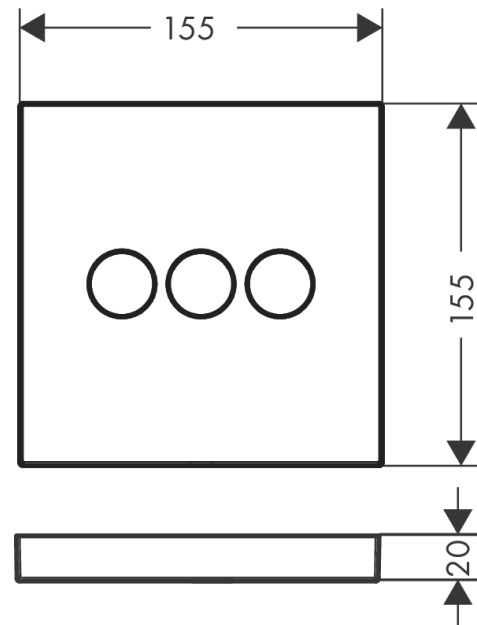

ShowerSelect
Valve for concealed installation for 3 outlets
 Surfaces: **chrome** Art. no. : **15764000**

Description

product features

- designed to run 3 outlets
- multiple outlets can be run simultaneously
- wall-mounted
- start/ stop cartridge
- Noise class: I
- Thermostat is delivered with buttons hand shower, Rain large, Waterfall
- operating pressure: min 1 bar / max 10 bar
- if running with a pump, please specify a universal (negative head) pump
- requires separate temperature control
- will not work with the iBox universal basic set with isolation valves #01850180
- buttons provided: hand shower, overhead shower and waterfall
- different symbol buttons can be ordered separately
- winner of the iF product design award 2014
- WRAS 1503309
- Kiwa UK 1405706

Article Details

Price excl. VAT £ 387.50

Technology

Certificates

kiwa

Product image

Scale drawing

ShowerSelect
Valve for concealed installation for 3 outlets
 Surfaces: **chrome** Art. no. : **15764000**