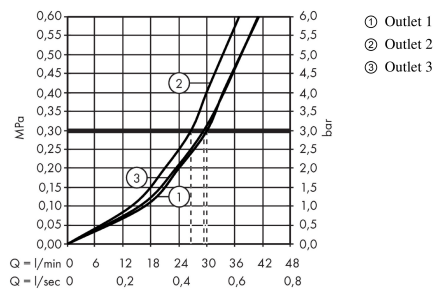

ShowerSelect
Valve for concealed installation for 3 outlets
Surfaces: **chrome** Art. no. : **15764000**

Flowchart