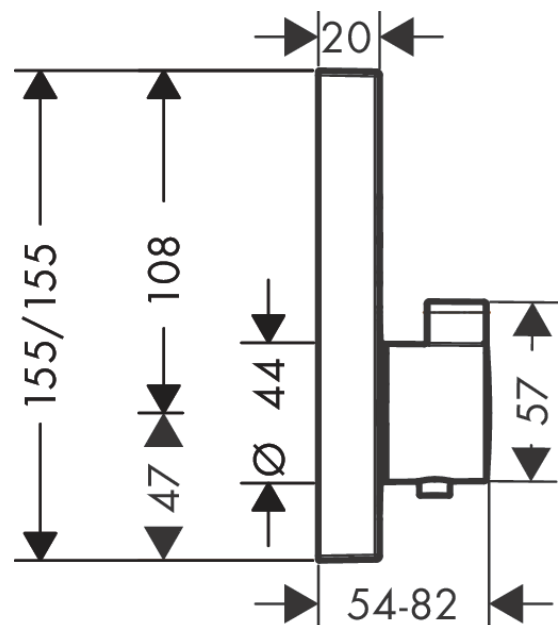

### Scale drawing

**ShowerSelect**  
**Thermostatic mixer for concealed installation for 2 outlets**  
 Surfaces: **polished gold-optic**    Art. no. : **15763990**