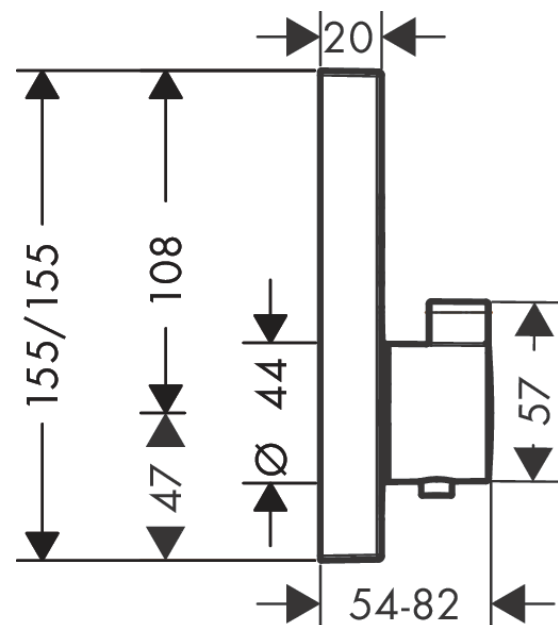

### Scale drawing

**ShowerSelect**  
**Thermostatic mixer for concealed installation for 2 outlets**  
 Surfaces: **matt white**    Art. no. : **15763700**