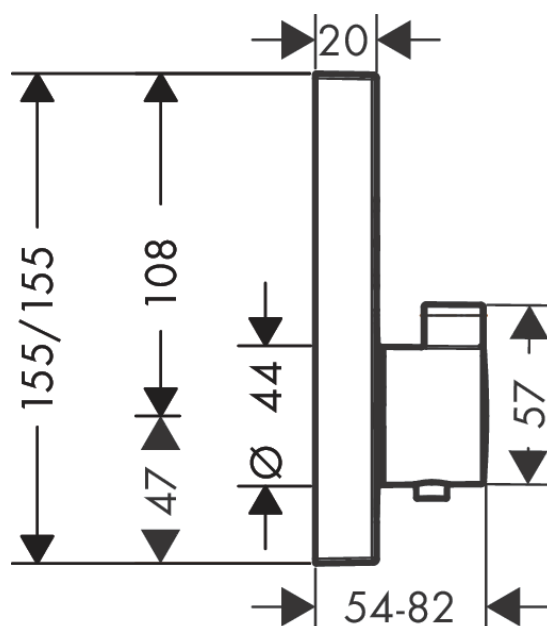

### Scale drawing

**ShowerSelect**  
**Thermostatic mixer for concealed installation for 2 outlets**  
 Surfaces: **matt black**    Art. no. : **15763670**