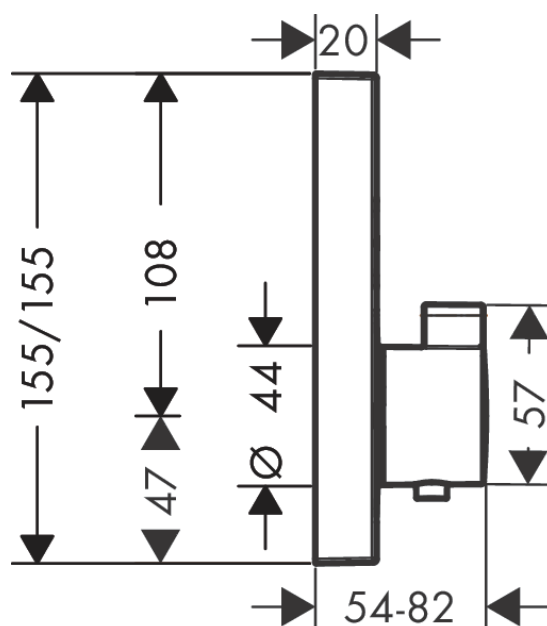

ShowerSelect

Thermostatic mixer for concealed installation for 2 outlets

Surfaces: **brushed black chrome** Art. no. : **15763340**

Description

product features

- designed to run 2 outlets
- multiple outlets can be run simultaneously
- Select push button on / off control for 2 outlets
- wall-mounted
- flow rate upper outlet 25 l/min at 3 bar
- flow rate lower outlet 23 l/min at 3 bar
- thermostat cartridge, start/ stop cartridge
- Min. operating pressure: 1 bar
- Max. operating pressure: 10 bar
- safety stop at 40°C
- Maximum temperature can be adjusted on installation
- Noise class: I
- Thermostat is delivered with buttons hand shower and Rain large
- different symbol buttons can be ordered separately
- if running with a pump, please specify a universal (negative head) pump
- buttons provided: hand shower and overhead shower
- winner of the iF product design award 2014
- WRAS 1503309
- Kiwa UK 1405706

Scale drawing

ShowerSelect

Thermostatic mixer for concealed installation for 2 outlets

Surfaces: **brushed black chrome** Art. no. : **15763340**

Flowchart