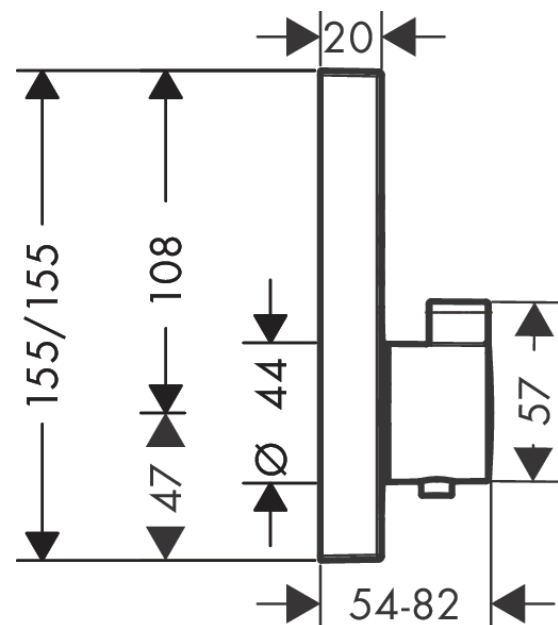

### Scale drawing

**ShowerSelect**  
**Thermostatic mixer for concealed installation for 2 outlets**  
 Surfaces: **brushed bronze** Art. no. : **15763140**