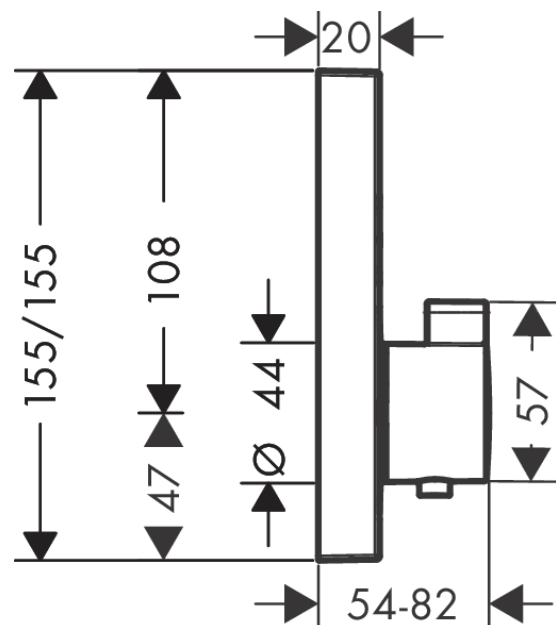

ShowerSelect
Thermostatic mixer for concealed installation for 2 outlets
 Surfaces: **chrome** Art. no. : **15763000**

Description

product features

- designed to run 2 outlets
- multiple outlets can be run simultaneously
- Select push button on / off control for 2 outlets
- wall-mounted
- flow rate upper outlet 25 l/min at 3 bar
- flow rate lower outlet 23 l/min at 3 bar
- thermostat cartridge, start/ stop cartridge
- Min. operating pressure: 1 bar
- Max. operating pressure: 10 bar
- safety stop at 40°C
- Maximum temperature can be adjusted on installation
- Noise class: I
- Thermostat is delivered with buttons hand shower and Rain large
- different symbol buttons can be ordered separately
- if running with a pump, please specify a universal (negative head) pump
- buttons provided: hand shower and overhead shower
- winner of the iF product design award 2014
- WRAS 1503309
- Kiwa UK 1405706

Article Details

Price excl. VAT £ 583.33

Technology

Design awards

Certificates

kiwa

Product image

Scale drawing

ShowerSelect
Thermostatic mixer for concealed installation for 2 outlets
 Surfaces: **chrome** Art. no. : **15763000**

Flowchart