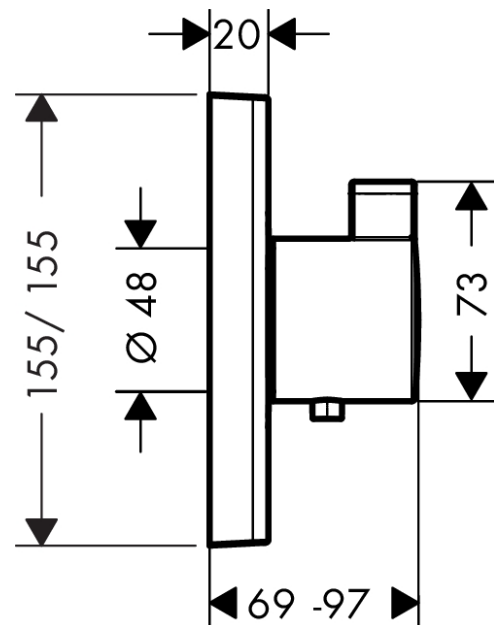

ShowerSelect
Thermostatic mixer HighFlow for concealed installation
 Surfaces: **chrome** Art. no. : **15760000**

Description

product features

- wall-mounted
- flow rate upper outlet 42 l/min at 3 bar
- flow rate lower outlet 42 l/min at 3 bar
- thermostat cartridge
- safety stop at 40°C
- Maximum temperature can be adjusted on installation
- Noise class: II
- dirt filter included
- requires separate shut-off valve
- operating pressure: min 1 bar / max 10 bar
- winner of the iF product design award 2014
- WRAS 1801028
- WRAS 1801028

Article Details

Price excl. VAT

£ 387.50

Certificates

Product image

Scale drawing

ShowerSelect
Thermostatic mixer HighFlow for concealed installation
 Surfaces: **chrome** Art. no. : **15760000**

Flowchart