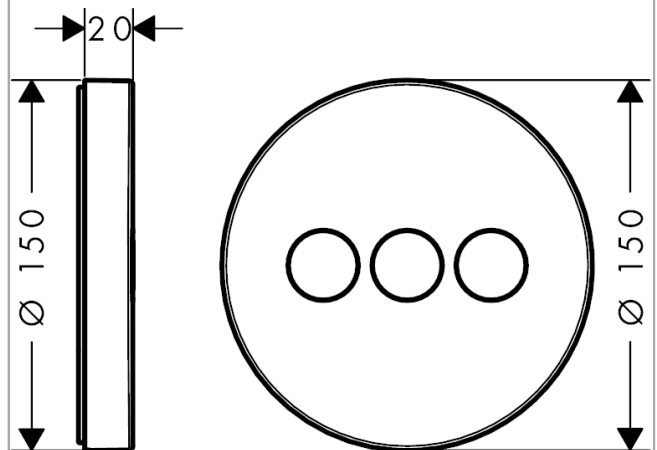

ShowerSelect S
Valve for concealed installation for 3 outlets
 Surfaces: **chrome** Art. no. : **15745000**

Description

product features

- designed to run 3 outlets
- multiple outlets can be run simultaneously
- wall-mounted
- start/ stop cartridge
- Min. operating pressure: 1 bar
- Max. operating pressure: 10 bar
- Noise class: I
- Thermostat is delivered with buttons Rain large, Whirl, Waterfall
- if running with a pump, please specify a universal (negative head) pump
- requires separate temperature control
- different symbol buttons can be ordered separately
- will not work with the iBox universal basic set with isolation valves #01850180
- buttons provided: hand shower, overhead shower and waterfall
- WRAS 1503309
- Kiwa UK 1405706

Article Details

Price excl. VAT £ 387.50

Technology

Certificates

kiwa

Product image

Scale drawing

ShowerSelect S
Valve for concealed installation for 3 outlets
 Surfaces: **chrome** Art. no. : **15745000**

Flowchart

ShowerSelect S
Valve for concealed installation for 3 outlets
 Surfaces: **chrome** Art. no. : **15745000**

Installation examples