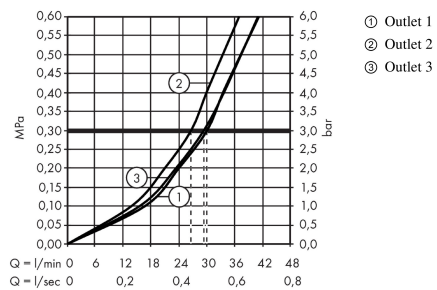

ShowerSelect S
Valve for concealed installation for 3 outlets
Surfaces: **chrome** Art. no. : **15745000**

Flowchart